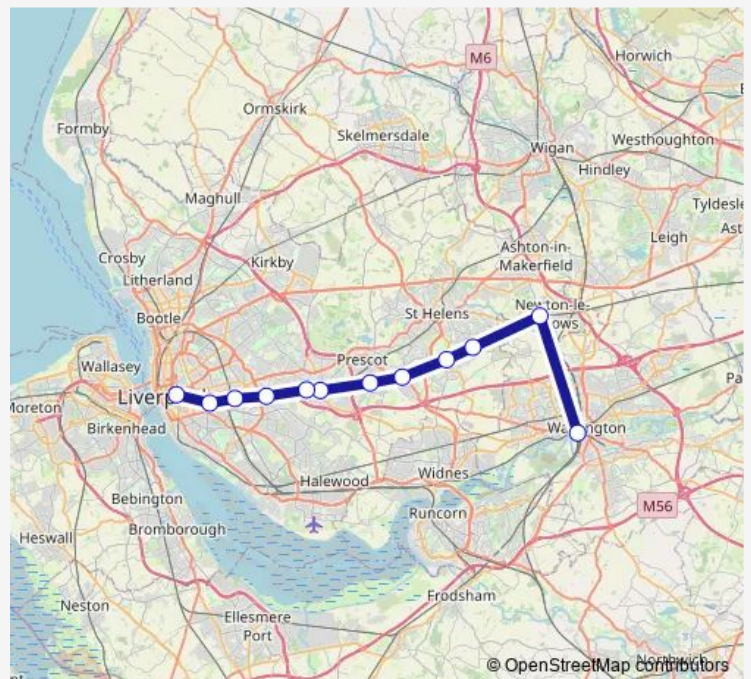

### Direction

Warrington Bank Quay — Liverpool Lime Street

12 stops

[Open route schedule](#)

Warrington Bank Quay

Earlestown

St Helens Junction

Lea Green

Rainhill

Whiston

Huyton

Roby

Broad Green

Wavertree Technology Park

Edge Hill

Liverpool Lime Street

### Route schedule

Warrington Bank Quay — Liverpool Lime Street

Monday 10:11-20:11

Tuesday 10:11-20:11

Wednesday 10:11-20:11

Thursday 10:11-20:11

Friday 10:11-20:11

Saturday 08:08-20:11

### Route info

Direction: Warrington Bank Quay

Stops: 12

Trip Duration: 0 hour 43 min

■ Nt:Wbq->Liv — NT train service from WBQ to Liv

Nt:Wbq->Liv Rail time schedules and route maps are available in an offline PDF at [busmaps.com](https://busmaps.com). Use the [busmaps.com](https://busmaps.com) website to see live bus times, train schedule or subway schedule, and step-by-step directions for all public transit in Liverpool