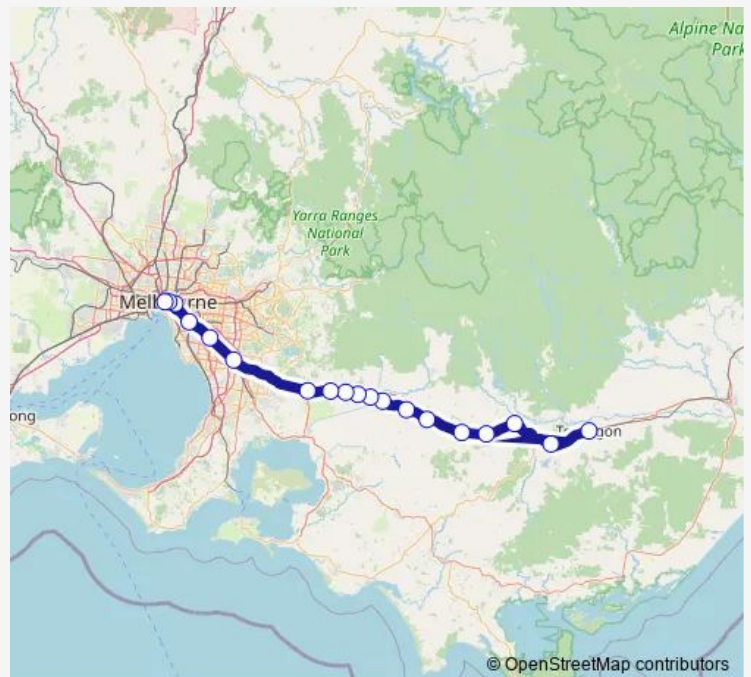

Dandenong Railway Station (Dandenong)

Garfield Railway Station (Garfield)

Bunyip Railway Station (Bunyip)

Longwarry Railway Station (Longwarry)

Drouin Railway Station (Drouin)

Warragul Railway Station (Warragul)

Moe Railway Station (Moe)

Morwell Railway Station (Morwell)

Traralgon Railway Station (Traralgon)

Route schedule

Southern Cross Railway Station (Melbourne City) — Traralgon Railway Station (Traralgon)

Monday	16:57
Tuesday	16:57
Wednesday	16:57
Thursday	16:57
Friday	16:57
Saturday	—
Sunday	—

Route info

Direction: Southern Cross Railway Station (Melbourne City)

Stops: 14

Trip Duration: 2 hour 20 min

## Direction

Traralgon Railway Station (Traralgon) — Southern Cross Railway Station (Melbourne City)

20 stops

[Open route schedule](#)

Traralgon Railway Station (Traralgon)

Morwell Railway Station (Morwell)