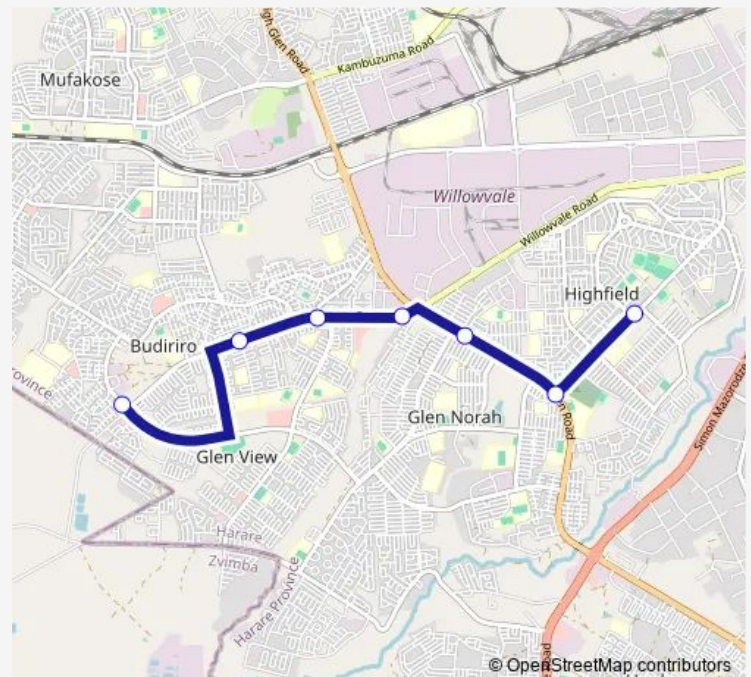

Direction

Machipisa TM Supermarket — Budiriro Police Station

7 stops

[Open route schedule](#)

Machipisa TM Supermarket

Mapuranga Hub

Western Triangle

Highpave Hardware

Corner 17th Road and Willowale Road

Corner 12th Avenue and Willowvale Road

Budiriro Police Station

Route schedule

Machipisa TM Supermarket — Budiriro Police Station

Monday 11:24

Tuesday 11:24

Wednesday 11:24

Thursday 11:24

Friday 11:24

Saturday 11:24

Sunday 11:24

Route info

Direction: Machipisa TM Supermarket

Stops: 7

Trip Duration: 1 hour 14 min