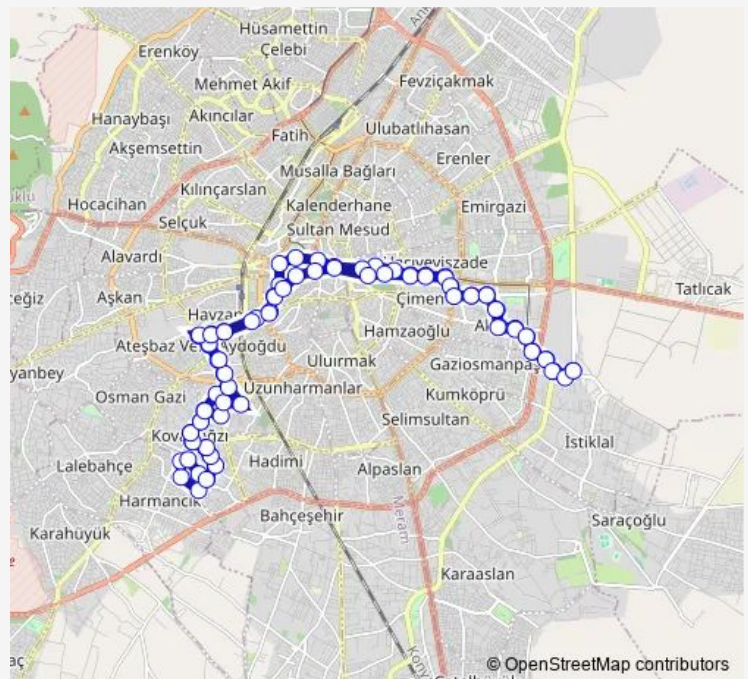

Rumi

Şerafettin Cami 4

Alaaddin Turnike 2

Route schedule

Şehir Hastanesi İstiklal Çikişi — Şehir Hastanesi İstiklal Çikişi

Monday 06:00-24:00

Tuesday 06:00-24:00

Wednesday 06:00-24:00

Thursday 06:00-24:00

Friday 06:00-24:00

Saturday 06:00-24:00

Sunday 07:00-24:00

Route info

Direction: Şehir Hastanesi İstiklal Çikişi

Stops: 91

Trip Duration: 1 hour 23 min