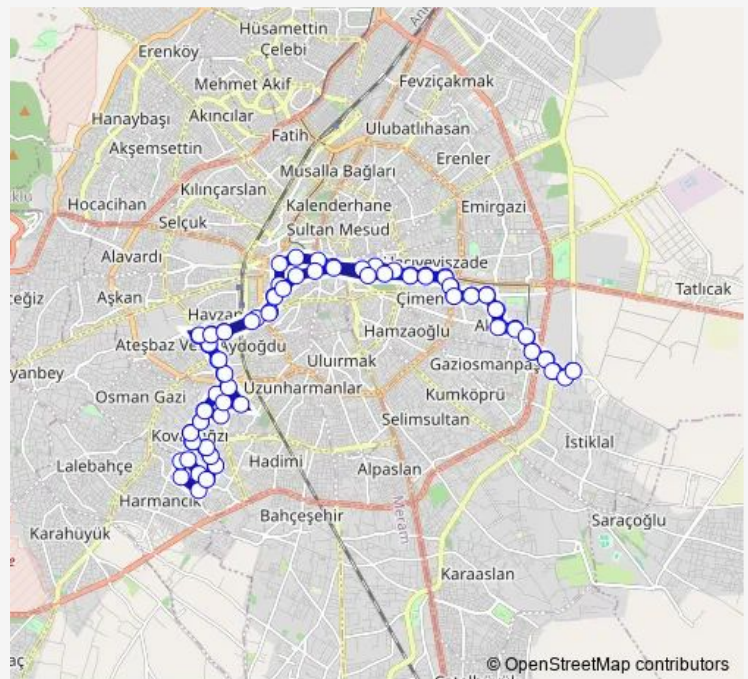

Rumi

Şerafettin Cami 2

Alaaddin Turnike 1

Route schedule

Şehir Hastanesi İstiklal Çikişi — Şehir Hastanesi İstiklal Çikişi

Monday 06:00-24:00

Tuesday 06:00-24:00

Wednesday 06:00-24:00

Thursday 06:00-24:00

Friday 06:00-24:00

Saturday 06:00-24:00

Sunday 07:00-24:00

Route info

Direction: Şehir Hastanesi İstiklal Çikişi

Stops: 91

Trip Duration: 1 hour 32 min