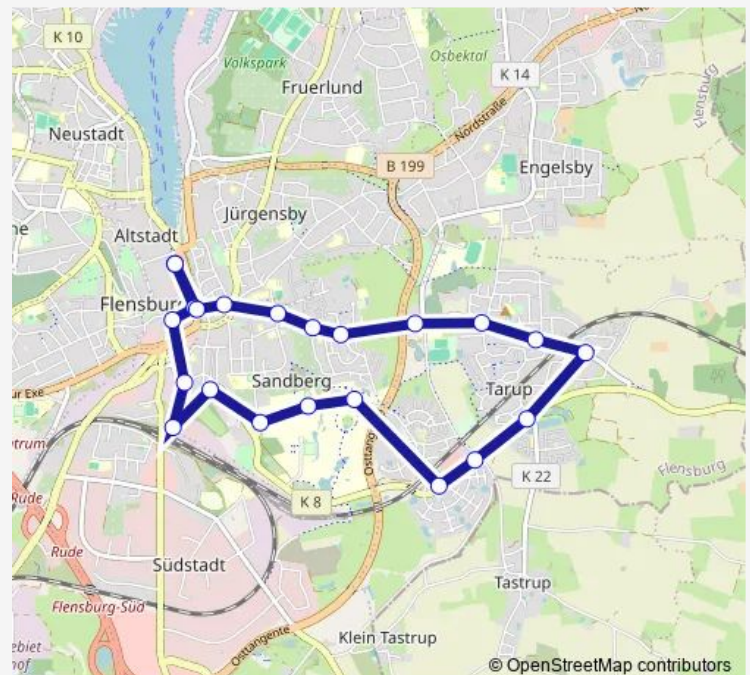

Thursday 05:15-22:55

Friday 05:15-22:55

Saturday 05:55-22:55

Sunday —

Route info

Direction: Flensburg Zob

Stops: 22

Trip Duration: 0 hour 33 min

■ 8 A

Direction

Flensburg Zob — Flensburg Zob

22 stops

[Open route schedule](#)

Flensburg Zob

Flensburg Angelburger Straße

Flensburg Südermarkt