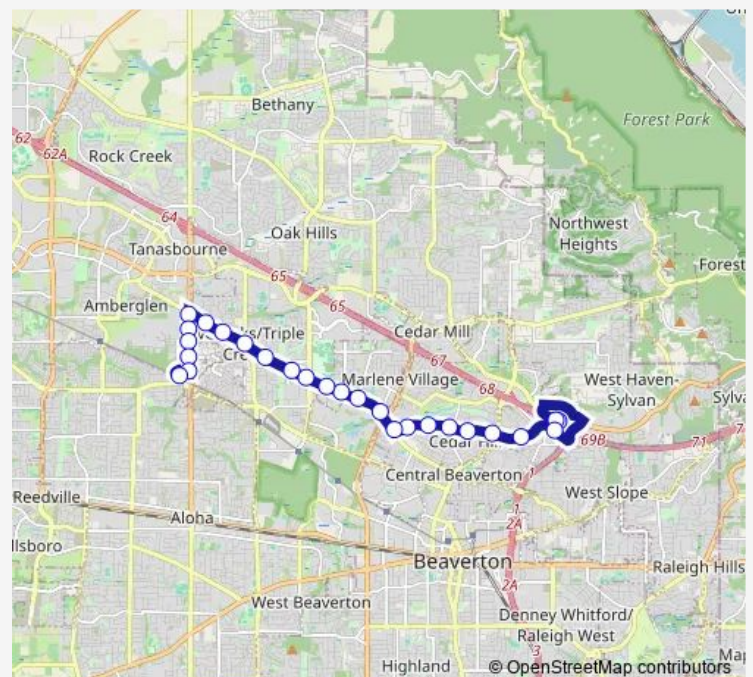

SW Park Way & Wynwood

SW Park Way & Huntington

SW Park Way & Hicrest

Route schedule

Willow Creek Transit Center — Sunset Transit Center

Monday 06:59-17:15

Tuesday 06:59-17:15

Wednesday 06:59-17:15

Thursday 06:59-17:15

Friday 06:59-17:15

Saturday —

Sunday —

Route info

Direction: Willow Creek Transit Center

Stops: 25

Trip Duration: 0 hour 23 min

59 — Walker/Park Way

SW Park Way & Cedar Hills Blvd

SW Park Way & Parkwood

10200 Block SW Park Way

Sunset Transit Center

Direction

Sunset Transit Center — Willow Creek Transit Center

26 stops

Trip Duration: 0 hour 24 min

Direction

Willow Creek Transit Center — Sunset Transit Center

25 stops

[Open route schedule](#)

Willow Creek Transit Center

SW 185th & Salix Terrace

NW 185th & Heritage Pkwy