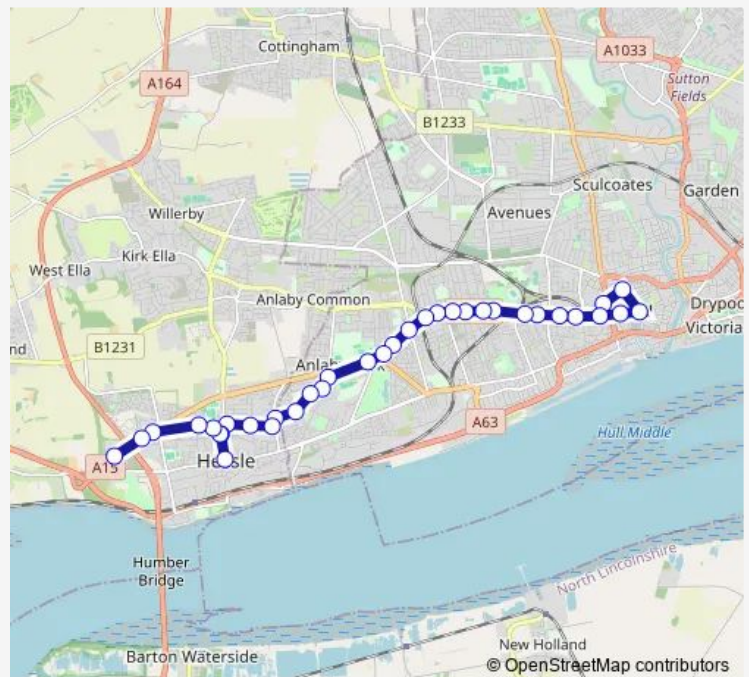

### Direction

Hull Interchange — Bridgehead Business Park

35 stops

[Open route schedule](#)

Hull Interchange

Albion Street B

Monument Bridge

Carr Lane E

### Route schedule

Hull Interchange — Bridgehead Business Park

Monday 07:35-08:05

Tuesday 07:35-08:05

Wednesday 07:35-08:05

Thursday 07:35-08:05

Friday 07:35-08:05

Saturday —

### Route info

Direction: Hull Interchange

Stops: 35

Trip Duration: 0 hour 49 min

■ 59 — Hull Interchange - Bridgehead Park

Taunton Road

St Andrews Court

Hessle First Lane

## Route info

Direction: Bridgehead Business Park

Stops: 38

Trip Duration: 0 hour 45 min

Wenlock Barracks

Mkm Stadium

Arnold Street

Gladstone Street