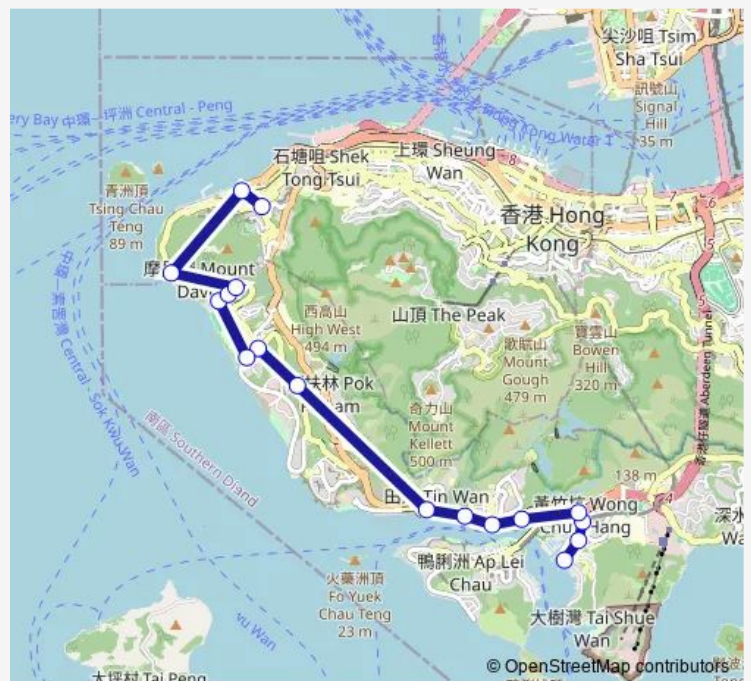

BAGUIO VILLA, VICTORIA ROAD

VICTORIA ROAD NEAR SASSOON ROAD

SHA WAN DRIVE

**Route schedule**

Shum WAN Public Transport Terminus |Shum WAN Road Public Transport Terminus — KENNEDY TOWN STATION

Monday	07:30
Tuesday	07:30
Wednesday	07:30
Thursday	07:30
Friday	07:30
Saturday	—
Sunday	—

**Route info**

Direction: Shum WAN Public Transport Terminus |Shum WAN Road Public Transport Terminus

Stops: 17

Trip Duration: 0 hour 22 min

THE Duchess OF Kent Childrens Hospital, Sandy BAY  
Road|Sandy BAY Road, Opposite THE John F. Kennedy  
Centre

KENNEDY TOWN STATION

## Route info

Direction: KENNEDY TOWN STATION

Stops: 13

Trip Duration: 0 hour 22 min

59 Bus time schedules and route maps are available in an offline PDF at busmaps.com. Use the busmaps.com website to see live bus times, train schedule or subway schedule, and step-by-step directions for all public transit in Central