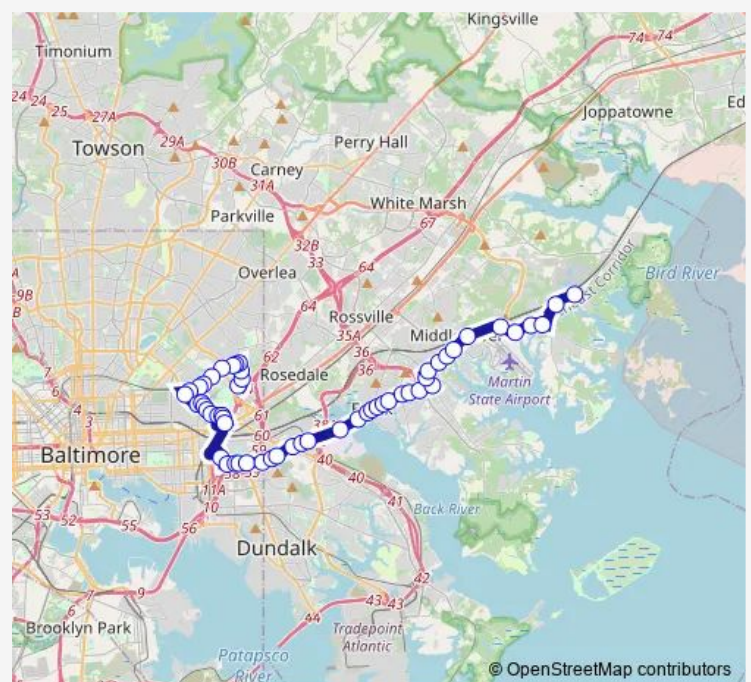

Armistead WAY & Harper WAY sb

Armistead WAY & Fowler WAY sb

Pulaski HWY & Mapleton AVE opp wb

### Route schedule

6050 Moravia Park DR & Senior Apartments eb — Kane St & Patterson High School

Monday	07:21-07:26
Tuesday	07:21-07:26
Wednesday	07:21-07:26
Thursday	07:21-07:26
Friday	07:21-07:26
Saturday	—
Sunday	—

### Route info

Direction: 6050 Moravia Park DR & Senior Apartments eb

Stops: 22

Trip Duration: 0 hour 25 min

59 — Moravia - Whispering Woods

## Direction

6050 Moravia Park DR & Senior Apartments eb — Eastern AVE & Tidewater LN eb

55 stops

[Open route schedule](#)

6050 Moravia Park DR & Senior Apartments eb

Frankford AVE & Relcrest RD nb

Frankford AVE & Force RD fs nb