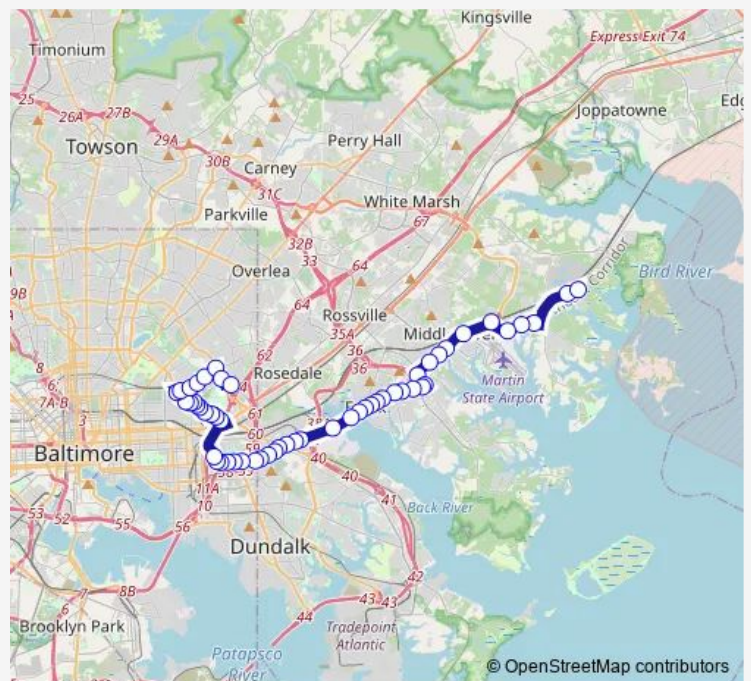

Sinclair LN & Arbor View wb

Sinclair LN & Dudley AVE fs wb

Sinclair LN & Coleman AVE wb

Erdman AVE & Sinclair LA fs sb

Federal ST & Wilbur AVE eb

Federal ST & Orville AVE eb

Wright AVE & Orville AVE fs sb

Wright AVE & Preston ST sb

Wright AVE & Chase ST fs sb

Harpers WAY & Horners LN eb

Armistead WAY & Harper WAY sb

Armistead WAY & Fowler WAY sb

Pulaski HWY & Mapleton AVE opp wb

Route schedule

6050 Moravia Park DR & Senior Apartments eb — Kane St & Patterson High School

Monday	07:21-07:26
Tuesday	07:21-07:26
Wednesday	07:21-07:26
Thursday	07:21-07:26
Friday	07:21-07:26
Saturday	—
Sunday	—

Route info

Direction: 6050 Moravia Park DR & Senior Apartments eb

Stops: 22

Trip Duration: 0 hour 25 min

59 — Moravia - Whispering Woods

Direction

6050 Moravia Park DR & Senior Apartments eb — Eastern AVE & Tidewater LN eb

55 stops

[Open route schedule](#)

6050 Moravia Park DR & Senior Apartments eb

Frankford AVE & Relcrest RD nb