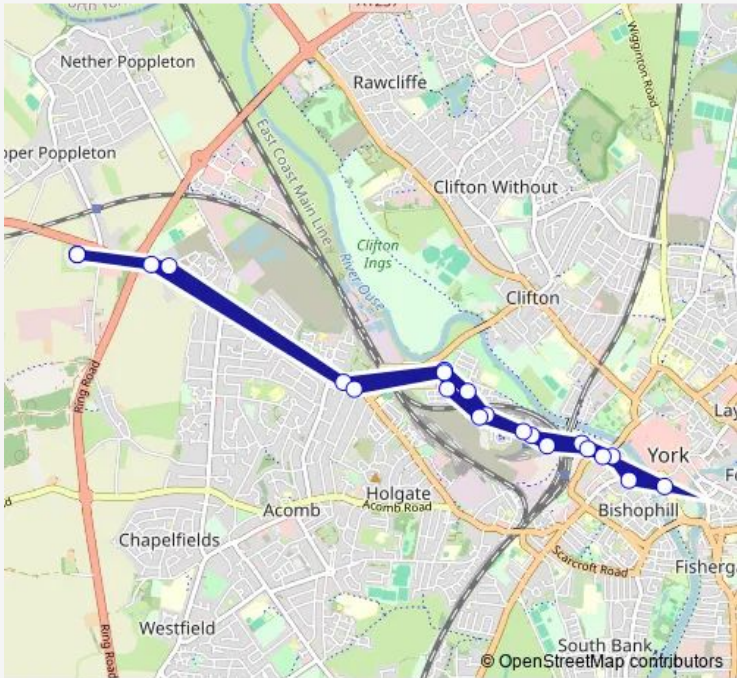

Bus 59 Poppleton Bar - York City Centre Circular

[Go to website](#)

Direction
 Poppleton Bar Park & Ride — Poppleton Bar Park & Ride
 21 stops
[Open route schedule](#)

- Poppleton Bar Park & Ride
- Langley Gate
- Malvern Avenue
- Salisbury Road
- Kingsland Terrace
- Carleton Street
- National Railway Museum
- Royal Mail Offices
- Rougier Street
- Micklegate
- Clifford Street
- Station Road
- Station Rise
- National Railway Museum
- NRM Car Park
- Carleton Street
- Livingstone Street
- Salisbury Road
- Malvern Avenue
- Langley Gate
- Poppleton Bar Park & Ride

Route schedule
 Poppleton Bar Park & Ride — Poppleton Bar Park & Ride

Monday	06:30-18:30
Tuesday	06:30-18:30
Wednesday	06:30-18:30
Thursday	06:30-18:30
Friday	06:30-18:30
Saturday	06:35-18:30
Sunday	07:59-20:00

Route info
 Direction: Poppleton Bar Park & Ride
 Stops: 21
 Trip Duration: 0 hour 43 min

59 — Poppleton Bar - York City Centre Circular **BusMaps**

59 Bus time schedules and route maps are available in an offline PDF at busmaps.com. Use the busmaps.com website to see live bus times, train schedule or subway schedule, and step-by-step directions for all public transit in York

The schedule is provided in the local timezone. Times with "(+1)" indicate departures on the next day.

PDF file created on 2025-01-16

2024 BusMaps.com - All Rights Reserved