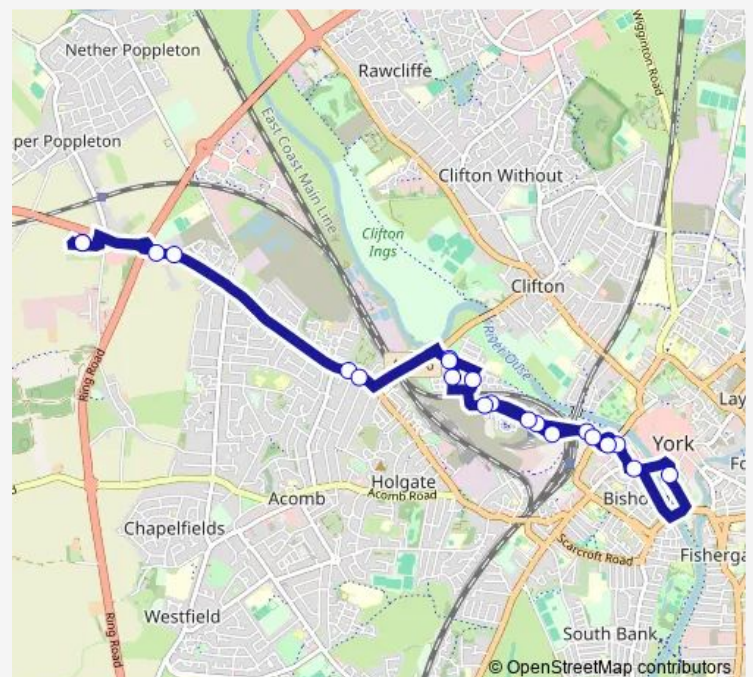

### Route schedule

Poppleton Bar Park & Ride — Poppleton Bar Park & Ride

Monday 06:30-18:30

Tuesday 06:30-18:30

Wednesday 06:30-18:30

Thursday 06:30-18:30

Friday 06:30-18:30

Saturday 06:35-18:30

### Route info

Direction: Poppleton Bar Park & Ride

Stops: 24

Trip Duration: 0 hour 41 min

■ 59

BusMaps

Malvern Avenue

Langley Gate

## Route info

Direction: Poppleton Bar Park & Ride

Stops: 21

Trip Duration: 0 hour 46 min

**Direction**

Clifford Street — Poppleton Bar Park &amp; Ride

11 stops

[Open route schedule](#)