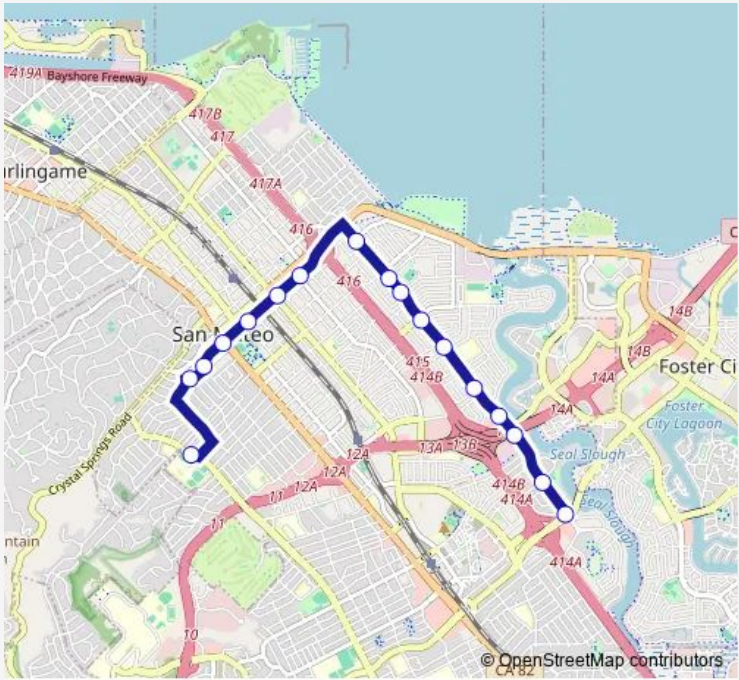

# Bus 59 Hillsdale/Norfolk - Aragon High

[Go to website](#)

**Direction**  
 Alameda de las Pulgas & Castilian Way-Aragon Hs — E Hillsdale Blvd & S Norfolk St  
 17 stops  
[Open route schedule](#)

- Alameda de las Pulgas & Castilian Way-Aragon Hs
- Franklin St & Virginia Ave
- Dartmouth Rd & 5th Ave
- 4th Ave. & El Camino Real-San Mateo
- E 4th Ave & S Ellsworth Ave
- E 4th Ave & N Delaware St
- E 4th Ave & S Grant St
- S Norfolk St & Shoreview Ave
- S Norfolk St & Cottage Grove Ave
- S Norfolk St & Dale Ave
- S Norfolk St & Kehoe Ave
- S Norfolk St & Lodi Ave
- S Norfolk St & Stanford Ave
- S Norfolk St & Susan Ct
- S Norfolk St & Fashion Island Blvd
- S Norfolk St & Marina Ct
- E Hillsdale Blvd & S Norfolk St

Route schedule  
 Alameda de las Pulgas & Castilian Way-Aragon Hs — E Hillsdale Blvd & S Norfolk St

|           |       |
|-----------|-------|
| Monday    | 16:00 |
| Tuesday   | 15:46 |
| Wednesday | 15:05 |
| Thursday  | 15:46 |
| Friday    | 15:05 |
| Saturday  | —     |
| Sunday    | —     |

**Route info**  
 Direction: Alameda de las Pulgas & Castilian Way-Aragon Hs  
 Stops: 17  
 Trip Duration: 0 hour 22 min

## Direction

S Norfolk St & E Hillsdale Blvd — Alameda de las Pulgas & Castilian Way-Aragon Hs

23 stops

[Open route schedule](#)

S Norfolk St & E Hillsdale Blvd

S Norfolk St & Marina Ct

S Norfolk St & Fashion Island Blvd