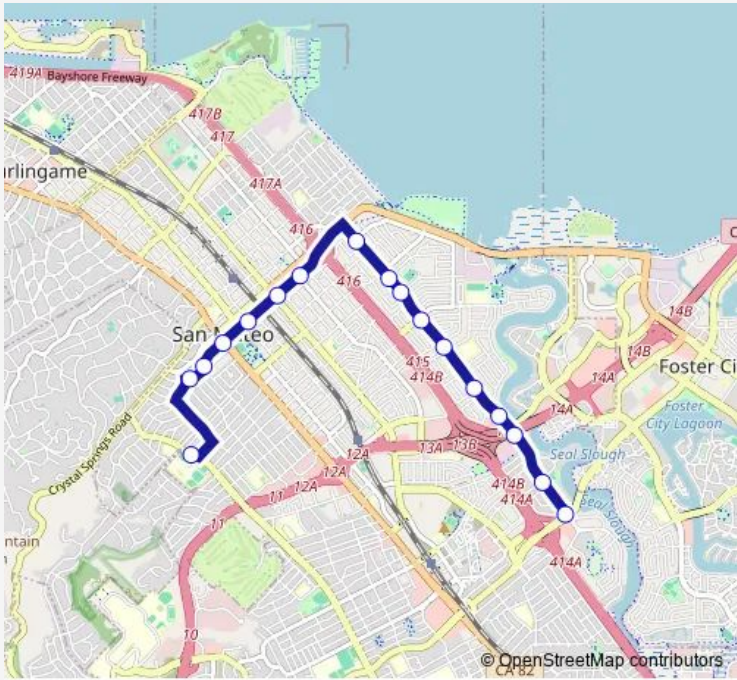

Bus 59 Hillsdale/Norfolk - Aragon High

[Go to website](#)

Direction
 Alameda de las Pulgas & Castilian Way-Aragon Hs — E Hillsdale Blvd & S Norfolk St
 17 stops
[Open route schedule](#)

- Alameda de las Pulgas & Castilian Way-Aragon Hs
- Franklin St & Virginia Ave
- Dartmouth Rd & 5th Ave
- 4th Ave. & El Camino Real-San Mateo
- E 4th Ave & S Ellsworth Ave
- E 4th Ave & N Delaware St
- E 4th Ave & S Grant St
- S Norfolk St & Shoreview Ave
- S Norfolk St & Cottage Grove Ave
- S Norfolk St & Dale Ave
- S Norfolk St & Kehoe Ave
- S Norfolk St & Lodi Ave
- S Norfolk St & Stanford Ave
- S Norfolk St & Susan Ct
- S Norfolk St & Fashion Island Blvd
- S Norfolk St & Marina Ct
- E Hillsdale Blvd & S Norfolk St

Route schedule

Alameda de las Pulgas & Castilian Way-Aragon Hs — E Hillsdale Blvd & S Norfolk St

Monday	16:00
Tuesday	15:46
Wednesday	15:05
Thursday	15:46
Friday	15:05
Saturday	—
Sunday	—

Route info

Direction: Alameda de las Pulgas & Castilian Way-Aragon Hs

Stops: 17

Trip Duration: 0 hour 22 min

Direction

S Norfolk St & E Hillsdale Blvd — Alameda de las Pulgas & Castilian Way-Aragon Hs

23 stops

[Open route schedule](#)

S Norfolk St & E Hillsdale Blvd

S Norfolk St & Marina Ct

Monday 07:41

Tuesday 07:41

Wednesday 07:41

Thursday 07:41

Friday 07:41

Saturday —

Sunday —

Route info