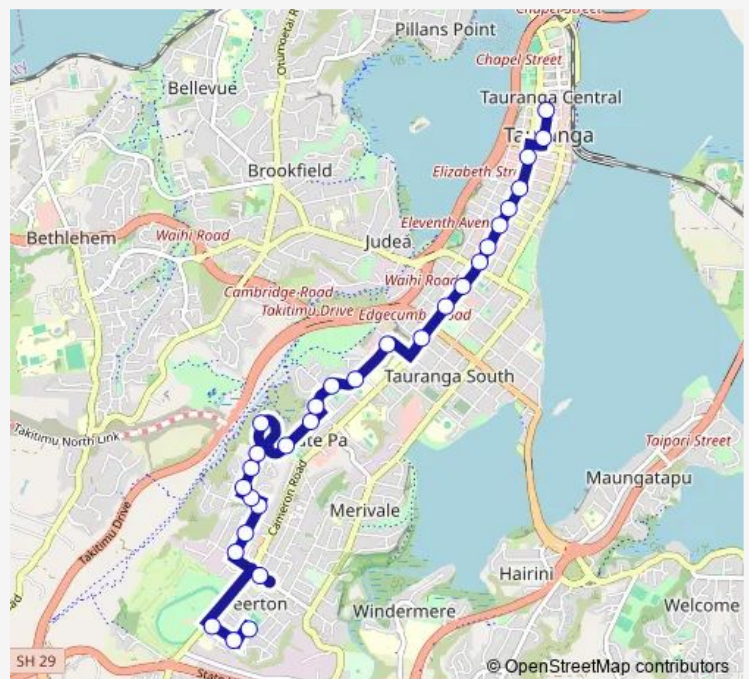

Kiteroa Street - Greerton Aquatic Centre — Tauranga City - Durham Street (Stand A)

Monday 06:00-18:52

Tuesday 06:00-18:52

Wednesday 06:00-18:52

Thursday 06:00-18:52

Friday 06:00-18:52

Saturday 06:00-18:52

Sunday 06:00-18:52

Route info

Direction: Kiteroa Street - Greerton Aquatic Centre

Stops: 29

Trip Duration: 0 hour 24 min

59 — Greerton - Watling Street - Tauranga City

Cameron Road - Eleventh Avenue

Cameron Road - Opposite Pak 'n Save

Tauranga City - Durham Street (Stand B) — Kiteroa Street
- Greerton Aquatic Centre

28 stops

[Open route schedule](#)

Tauranga City - Durham Street (Stand B)

Grey Street - Elizabeth Street

Cameron Road - Second Avenue

Sunday 06:30-19:30

Route info

Direction: Tauranga City - Durham Street (Stand B)

Stops: 28

Trip Duration: 0 hour 22 min

Greerton - Chadwick Road (Stand A)

Mansells Road - Emmett Street

Mansells Road - Pooles Road