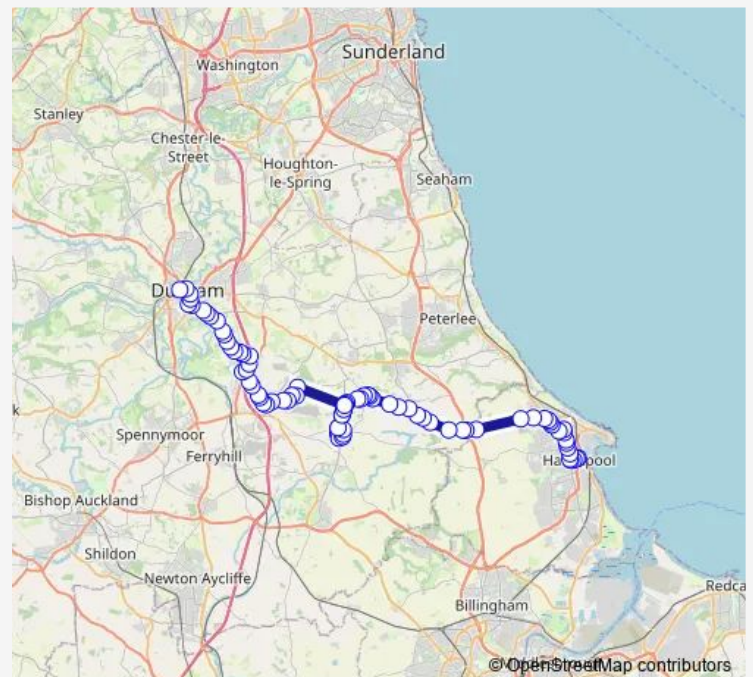

Hart rd end west of flyover

### Route schedule

Interchange — Bus Station Stand K

Monday 06:35-20:10

Tuesday 06:35-20:10

Wednesday 06:35-20:10

Thursday 06:35-20:10

Friday 06:35-20:10

Saturday 07:12-20:10

### Route info

Direction: Interchange

Stops: 82

Trip Duration: 1 hour 24 min

■ 59 — Hartlepool Interchange - Durham, Bus Station

Rixown Kennels - Hinds Ho

Wood Close Farm

South Wingate House