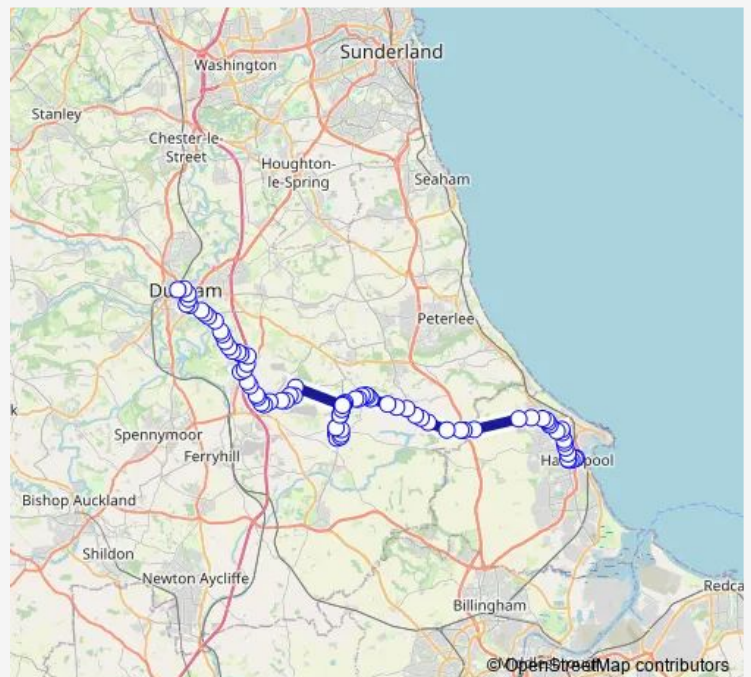

Hart rd end west of flyover

### Route schedule

Interchange — Bus Station Stand K

Monday 06:35-20:10

Tuesday 06:35-20:10

Wednesday 06:35-20:10

Thursday 06:35-20:10

Friday 06:35-20:10

Saturday 07:12-20:10

### Route info

Direction: Interchange

Stops: 82

Trip Duration: 1 hour 24 min

59 — Hartlepool Interchange - Durham, Bus Station

Rixown Kennels - Hinds Ho

Wood Close Farm

South Wingate House