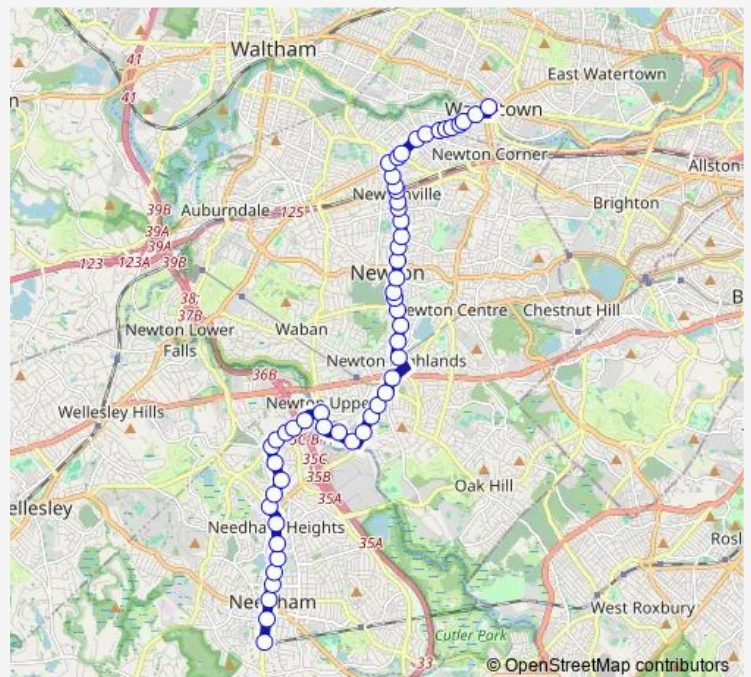

Chestnut St @ Pennsylvania Ave

Oak St @ Chestnut St

173 Oak St

Route schedule

Needham Junction — Watertown Sq Terminal

Monday 06:20-19:50

Tuesday 06:20-19:50

Wednesday 06:20-19:50

Thursday 06:20-19:50

Friday 06:20-19:50

Saturday 07:05-19:05

Sunday 07:50-18:20

Route info

Direction: Needham Junction

Stops: 54

Trip Duration: 0 hour 44 min

59 — Needham Junction - Watertown Square

Needham St @ Charlemont St

Needham St @ Jaconnet St

Needham St @ Columbia Ave

Needham St opp Easy St

Winchester St @ Centre St

Newton Highlands

Walnut St @ Duncklee St

Route info

Direction: Watertown Sq Terminal

Stops: 52

Trip Duration: 0 hour 39 min

Winchester St @ Centre St

Needham St @ Easy St

Needham St opp Columbia Ave

Needham St @ Jaconett Rd