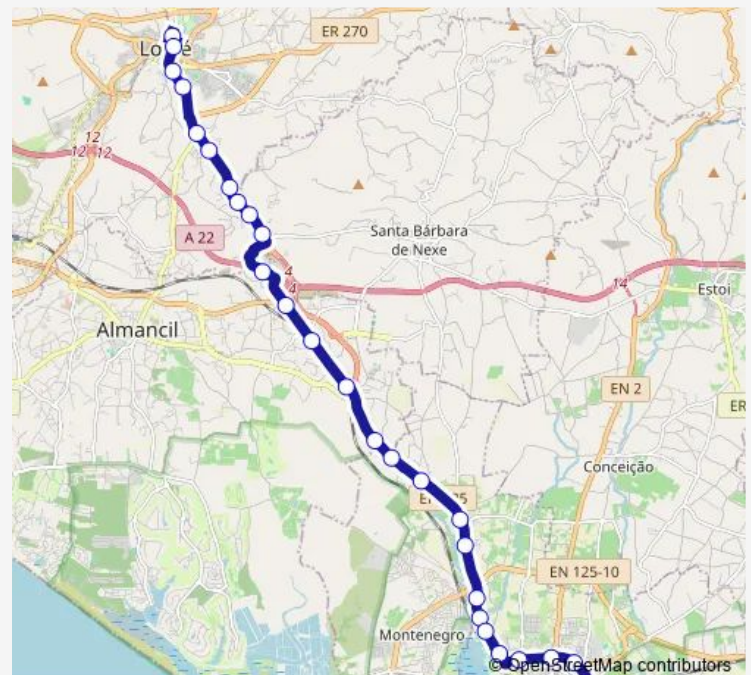

Thursday 07:00-23:45

Friday 07:00-23:45

Saturday 07:30-23:45

Sunday 07:30-23:45

Route info

Direction: Loulé (Terminal Rodoviário)

Stops: 31

Trip Duration: 0 hour 40 min

59 — Faro – Loulé

Faro (N125 - Gasolineira)

Faro (Fórum/Teatro Figuras)

Faro (Horta das Figuras)

Faro (Alto Rodes)

Faro (Hospital)

Faro (Radio Naval)

Faro (Tribunal)

Faro (Alexandre Herculano)

Faro (Doca)

Faro (Terminal Rodoviário)

Direction

Faro (Terminal Rodoviário) — Loulé (Terminal Rodoviário)

34 stops

[Open route schedule](#)

Faro (Terminal Rodoviário)

Sunday 08:45-23:00

Route info

Direction: Faro (Terminal Rodoviário)

Stops: 34

Trip Duration: 0 hour 40 min

Alfarrobeira (Hotel Golda Sol)

Alfarrobeira (X Goldra)

Alfarrobeira (Chão Branco)