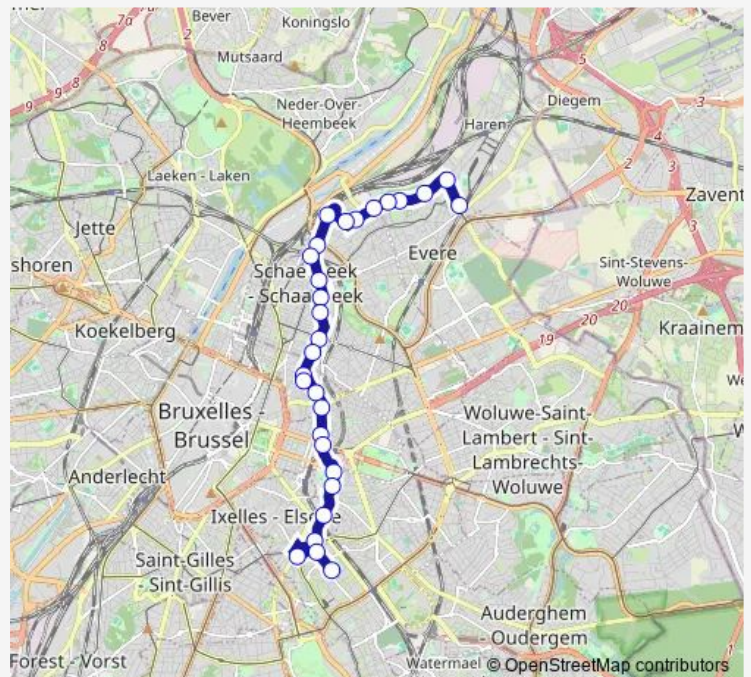

Braemt

Gutenberg

Marie-Louise

Route schedule

Bordet Station — Hop. Ett.-Ixelles

Monday 04:40-23:24

Tuesday 04:40-23:24

Wednesday 04:40-23:24

Thursday 04:40-23:24

Friday 04:40-23:24

Saturday 04:40-23:24

Sunday 04:40-23:24

Route info

Direction: Bordet Station

Stops: 29

Trip Duration: 0 hour 45 min

59 — Hopital Etterbeek-Ixelles - Bordet Station

Maelbeek

Parc Leopold

Jourdan

Natation

Wery

Flagey

Levure