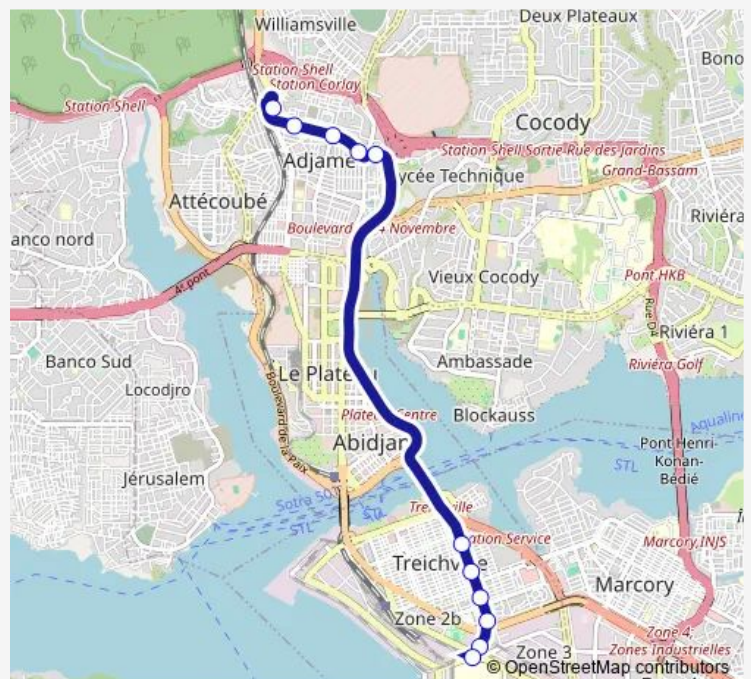

Saturday 06:00

Sunday 06:00

Route info

Direction: Gare Nord

Stops: 11

Trip Duration: 1 hour 0 min

■ 59 — CHU Treichville ↔ Gare Nord

Direction

Terminus CHU de Treichville — Gare Nord

10 stops

[Open route schedule](#)

Terminus CHU de Treichville

Gare Bassam

Clinique la Rosette

Notre Dame de Treichville

St Jean Bosco

Lycee Moderne Treichville

Adjamé Liberté

Station Corlay Renault

Supermarché Bon Prix Adjamé

Gare Nord

Route schedule

Terminus CHU de Treichville — Gare Nord

Monday 06:00

Tuesday 06:00

Wednesday 06:00

Thursday 06:00

Friday 06:00

Saturday 06:00

Sunday 06:00

Route info

Direction: Terminus CHU de Treichville