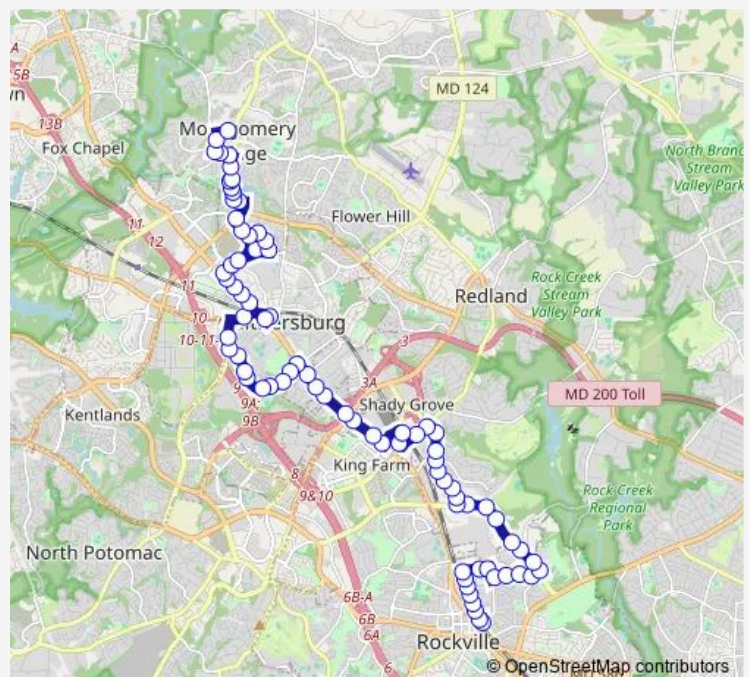

Frederick AVE & Moore Dr

Frederick AVE & Horners Ln

Southlawn LN & Horners Ln

Lofstrand LN & Southlawn Ln

Taft ST & Lofstrand Ln

Taft ST & First St

E Gude DR & Taft St

E Gude DR & Rothgeb Dr

Tuesday 05:20-01:20⁺¹

Wednesday 05:20-01:20⁺¹

Thursday 05:20-01:20⁺¹

Friday 05:20-01:20⁺¹

Saturday 05:30-00:30⁺¹

Sunday 05:30-00:30⁺¹

Route info

Direction: Rockville Station & BAY C - East

Stops: 79

Trip Duration: 0 hour 57 min

59 — 59-Rockville-Montgomery Village

E Gude DR & Crabbs Branch Way

Crabbs Branch WAY & Calhoun Pl

Crabbs Branch WAY & Monona Dr

Crabbs Branch WAY & Standish Pl

Crabbs Branch WAY & @15757

Crabbs Branch WAY & Indianola Dr

Crabbs Branch WAY & Indian Hills Dr

Crabbs Branch WAY & Moccasin Ln

Redland RD & Crabb Branch Way

Redland RD & Yellowstone Way

Somerville DR & Redland Rd

Shady Grove Station & BAY A - West