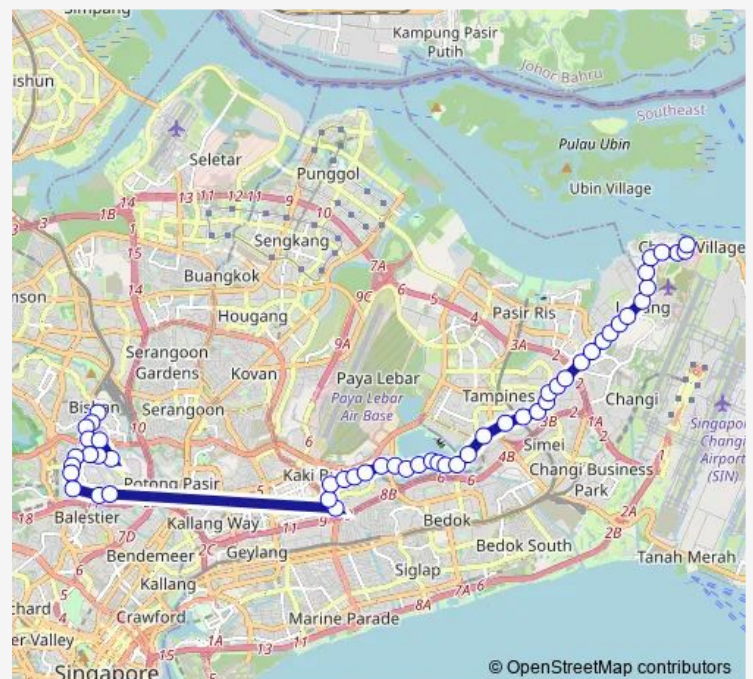

Kaki BT STN Exit A

Opp Blk 150

Opp Bedok Ind Pk C

Route schedule

Bishan Int — Changi Village Ter

Monday	05:45
Tuesday	05:45
Wednesday	05:45
Thursday	05:45
Friday	05:45
Saturday	06:00
Sunday	06:00

Route info

Direction: Bishan Int

Stops: 51

Trip Duration: 1 hour 45 min

Opp Blk 701

Blk 745

Opp Blk 716

Opp Waterfront Isle

Opp Waterfront Waves