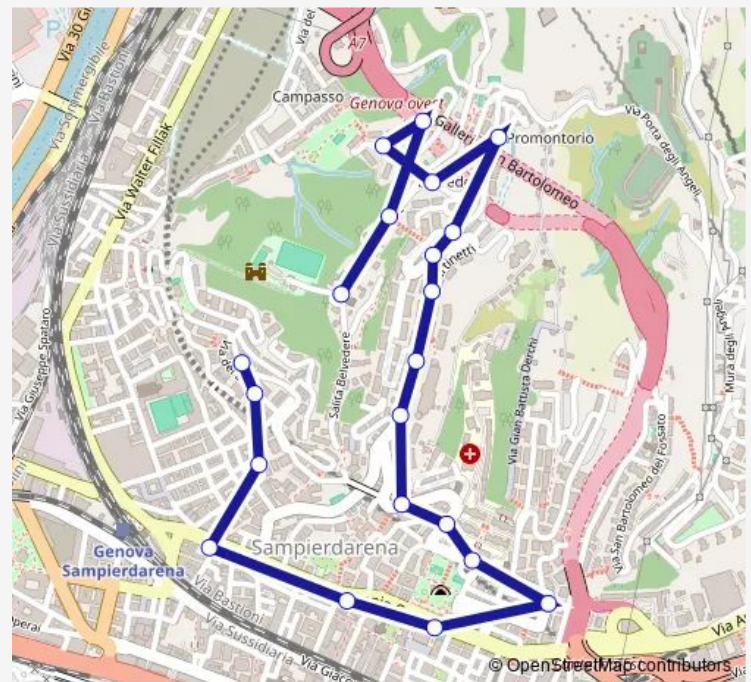

Friday 20:20

Saturday 20:20

Sunday 19:10

Route info

Direction: Landi 2/Capolinea

Stops: 4

Trip Duration: 0 hour 3 min

■ 59 — V dei Landi - Cantore - B.Powell - C.so Belvedere

Direction

Belvedere/Capolinea — Landi 2/Capolinea

23 stops

[Open route schedule](#)

Belvedere/Capolinea

Belvedere 1/Scalinata

Powell 1/

Powell 2/

Thursday 05:45-20:00

Friday 05:45-20:00

Saturday 05:45-20:00

Sunday 07:00-19:30

Route info

Direction: Belvedere/Capolinea

Stops: 23

Trip Duration: 0 hour 21 min

Stops: 21

Trip Duration: 0 hour 18 min

59 Bus time schedules and route maps are available in an offline PDF at busmaps.com. Use the busmaps.com website to see live bus times, train schedule or subway schedule, and step-by-step directions for all public transit in Genoa