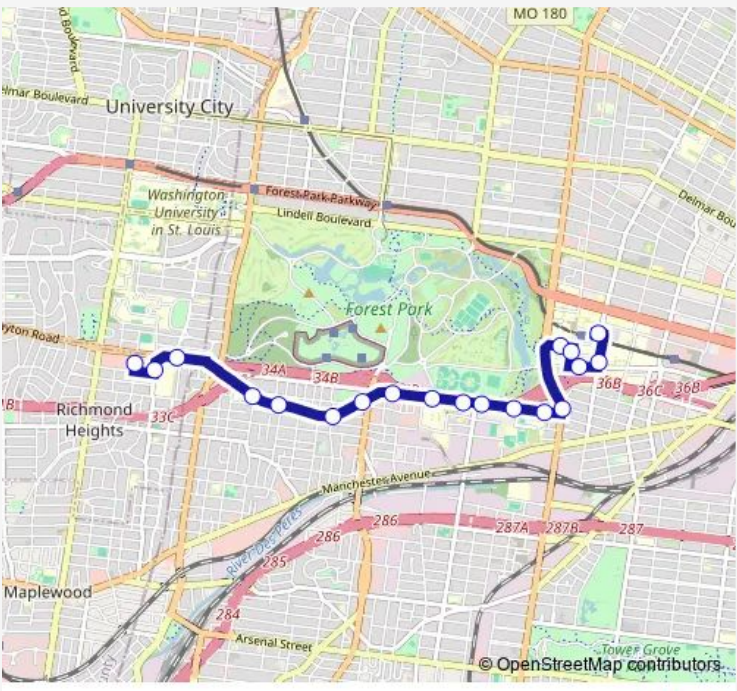

Bus 59 Oakland

[Go to website](#)

Direction
 Highland Terrace @ Richmond Center Sb — Central West END Transit Center
 19 stops
[Open route schedule](#)

- Highland Terrace @ Richmond Center Sb
- Bellevue @ Clayton Nb
- Clayton @ DE MUN Eb
- Clayton @ Kraft Eb
- Clayton @ Louisville Eb
- Clayton @ Graham Eb
- Clayton @ Hampton Eb
- Oakland @ Oakview Place Eb
- Oakland @ Highlander Eb
- Oakland @ Stlcc Forest Park Eb
- Oakland @ Macklind Eb
- Oakland @ ST. Louis Science Center Eb
- Oakland @ SLU High School Eb
- Kingshighway @ Oakland Nb
- Barnes Jewish Hospital Plaza Eb
- Euclid @ Mckinley Sb
- Clayton @ Euclid Eb
- Taylor @ Clayton Nb
- Central West END Transit Center

Route schedule
 Highland Terrace @ Richmond Center Sb — Central West END Transit Center

Monday	05:12-19:12
Tuesday	05:12-19:12
Wednesday	05:12-19:12
Thursday	05:12-19:12
Friday	05:12-19:12
Saturday	05:12-19:12
Sunday	05:12-19:12

Route info
 Direction: Highland Terrace @ Richmond Center Sb
 Stops: 19
 Trip Duration: 0 hour 23 min

59 — Oakland **BusMaps**

Direction

Central West END Transit Center — Highland Terrace @ Richmond Center Sb

Tuesday 05:50-19:50

Wednesday 05:50-19:50

Thursday 05:50-19:50

Friday 05:50-19:50

Saturday 05:50-19:50

Sunday 05:50-19:50

Route info

Direction: Central West END Transit Center