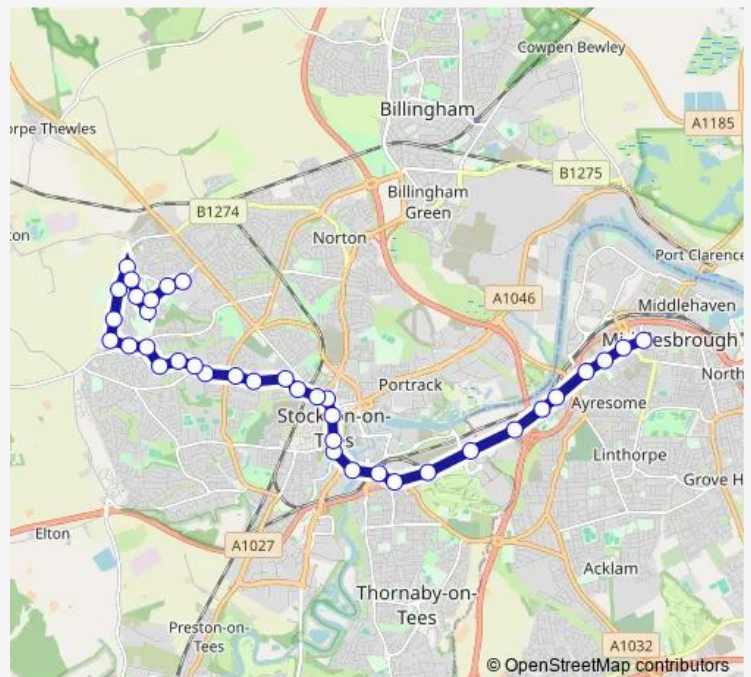

Thursday 06:40-23:22

Friday 06:40-23:22

Saturday 07:05-23:22

Sunday 09:08-23:22

Route info

Direction: Bus Station Stand 19

Stops: 37

Trip Duration: 0 hour 38 min

59 — Middlesbrough Bus Station - North Tees Hospital **BusMaps**

Sixth Form College

Dunelm Road

Elm Tree Centre

Midfield View

Welland Crescent

Felton Lane

The Mitre

Monday 06:47-22:41

Tuesday 06:47-22:41

Wednesday 06:47-22:41

Thursday 06:47-22:41

Friday 06:47-22:41

Saturday 07:06-22:41

Sunday 08:37-22:41

Route info

Direction: University Hospital of North Tees

Stops: 37

Trip Duration: 0 hour 39 min

Chandlers Wharf Retail Park

Rail Station

Harewood Road

Total Fitness

The Viaduct