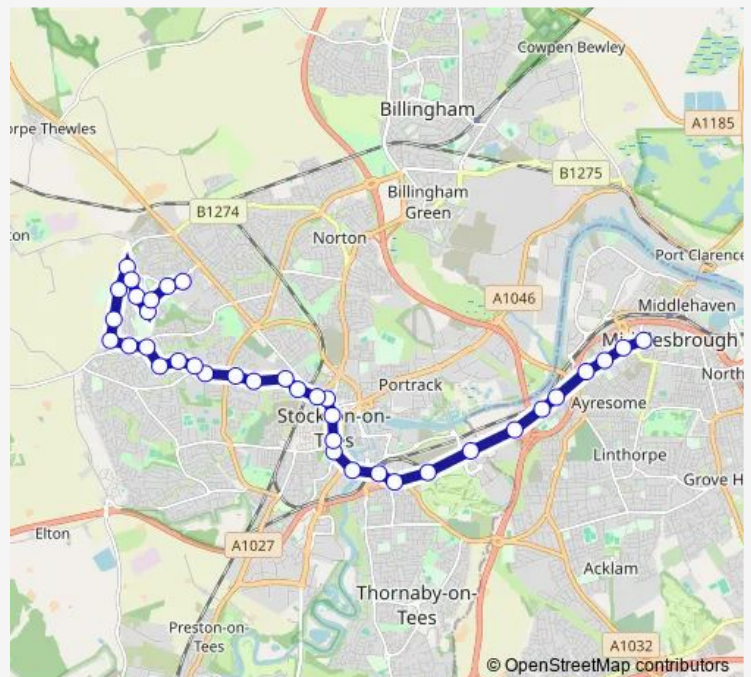

Thursday 06:40-23:22

Friday 06:40-23:22

Saturday 07:05-23:22

Sunday 09:08-23:22

Route info

Direction: Bus Station Stand 19

Stops: 37

Trip Duration: 0 hour 38 min

59 — Middlesbrough Bus Station - North Tees Hospital **BusMaps**

Sixth Form College

Dunelm Road

Elm Tree Centre

Midfield View

Welland Crescent

Felton Lane

The Mitre

Monday 06:47-22:41

Tuesday 06:47-22:41

Wednesday 06:47-22:41

Thursday 06:47-22:41

Friday 06:47-22:41

Saturday 07:06-22:41

Sunday 08:37-22:41

Route info

Direction: University Hospital of North Tees

Stops: 37

Trip Duration: 0 hour 39 min

Chandlers Wharf Retail Park

Rail Station

Harewood Road

Total Fitness

The Viaduct