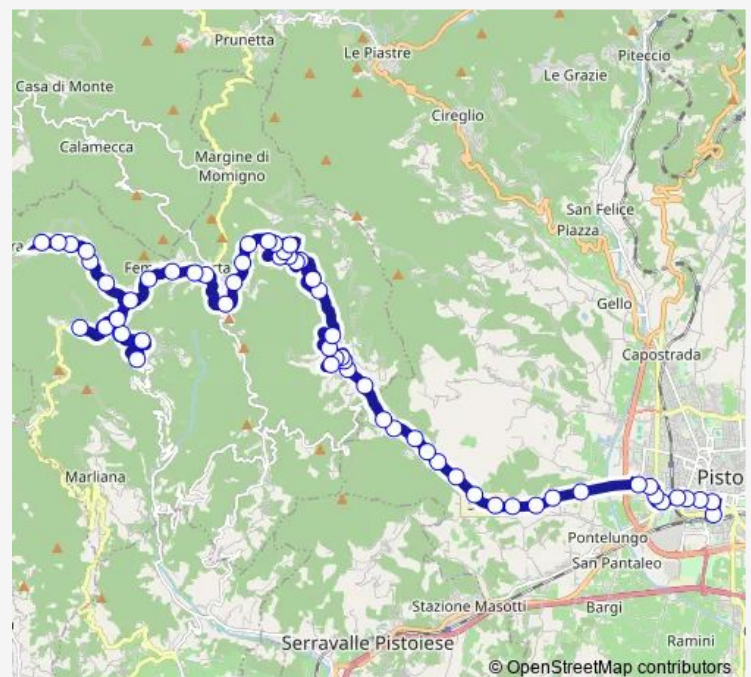

### Route schedule

Serra P.Se (Capolinea) — P.Za D. Alighieri (Staz. 3)

Monday 08:50-20:40

Tuesday 08:50-20:27

Wednesday 08:50-20:27

Thursday 08:50-20:27

Friday 08:50-20:40

Saturday 08:50-20:40

### Route info

Direction: Serra P.Se (Capolinea)

Stops: 53

Trip Duration: 0 hour 47 min

59 — Pistoia-Momigno-Femminamorta-Serra Pistoiese

La Villa 2

La Villa 1

S.P.17 Per Montagnana, 326