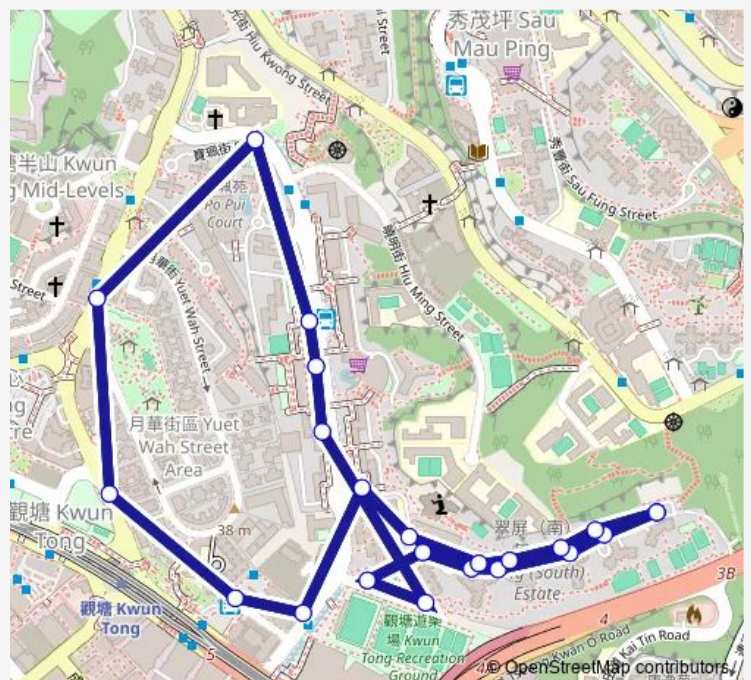

TSUI PING (SOUTH) ESTATE, OUTSIDE TSUI LOK HOUSE

KAI LIM ROAD, OUTSIDE TSUI YING HOUSE, TSUI PING (NORTH)

KAI LIM ROAD, OUTSIDE TSUI LOK HOUSE, TSUI PING (SOUTH)

TSUI PING ROAD, OUTSIDE TSUI PAK HOUSE, TSUI PING (NORTH)

TSUI PING ROAD, OUTSIDE TSUI ON HOUSE, TSUI PING (NORTH)

TSUI PING ROAD, OPPOSITE TSUI PING COMMERCIAL COMPLEX

TSUI PING ROAD, OUTSIDE PO PUI COURT

HIP WO STREET, OUTSIDE YUET WAH STREET PLAYGROUND|HIP WO STREET, OUTSIDE CHEER HANG BUILDING|HIP WO STREET, NEAR YUET WAH STREET PLAYGROUND

HIP WO STREET, OUTSIDE GOOD VIEW COURT

Route schedule

TSUI PING (SOUTH) ESTATE, OUTSIDE TSUI CHUNG HOUSE — TSUI PING (SOUTH) ESTATE, OUTSIDE TSUI CHUNG HOUSE

Monday	06:30-19:30
Tuesday	06:30-19:30
Wednesday	06:30-19:30
Thursday	06:30-19:30
Friday	06:30-19:30
Saturday	06:30-19:30
Sunday	06:30-19:30

Route info

Direction: TSUI PING (SOUTH) ESTATE, OUTSIDE TSUI CHUNG HOUSE

Stops: 23

Trip Duration: 0 hour 14 min

59 — Tsui Ping Estate South - HIP WO Street (Circular) **BusMaps**

FUK TONG ROAD, MTR STATION