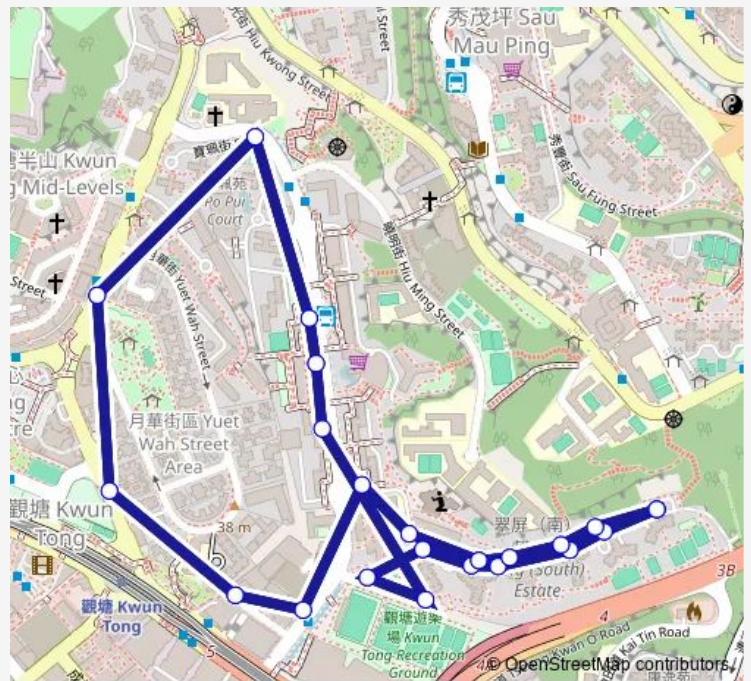

- Tsui Ping (South) Estate, Outside Tsui Chung House
- Tsui Ping (South) Estate, Outside Tsui Tung House
- Tsui Ping (South) Estate, Outside Tsui Wing House
- Tsui Ping (South) Estate, Outside Tsui Heng House
- Tsui Ping (South) Estate, Outside Tsui HON House
- Tsui Ping (South) Estate, Outside Tsui LOK House
- KAI LIM Road, Outside Tsui Ying House, Tsui Ping (North)
- KAI LIM Road, Outside Tsui LOK House, Tsui Ping (South)
- Tsui Ping Road, Outside Tsui PAK House, Tsui Ping (North)
- Tsui Ping Road, Outside Tsui ON House, Tsui Ping (North)
- Tsui Ping Road, Opposite Tsui Ping Commercial Complex
- Tsui Ping Road, Outside PO PUI Court
- HIP WO Street, Outside Yuet WAH Street Playground|Hip WO Street, Outside Cheer Hang Buidling|Hip WO Street, Near Yuet WAH Street Playground
- HIP WO Street, Outside Good View Court
- FUK Tong Road, MTR Station
- Tsui Ping Road, Outside Christian Family Services Centre Jockey Club Building
- Tsui Ping (North) Estate, Outside Tsui TSZ House
- Tsui Ping (South) Estate, Opposite Tsui LOK House
- Tsui Ping (South Estate, Opposite Tsui HON House

Route schedule

Tsui Ping (South) Estate, Outside Tsui Chung House —
 Tsui Ping (South) Estate, Outside Tsui Chung House

Monday	06:30-19:30
Tuesday	06:30-19:30
Wednesday	06:30-19:30
Thursday	06:30-19:30
Friday	06:30-19:30
Saturday	06:30-19:30
Sunday	06:30-19:30

Route info

Direction: Tsui Ping (South) Estate, Outside Tsui Chung House

Stops: 23

Trip Duration: 0 hour 14 min

59 — Tsui Ping Estate South - HIP WO Street (Circular) **BusMaps**

Tsui Ping (South) Estate, Opposite Tsui Heng House

Tsui Ping (South) Estate, Opposite Tsui Wing House

Tsui Ping (South) Estate, Opposite Tsui Tung House

Tsui Ping (South) Estate, Outside Tsui Chung House

Direction

Tsui Ping (South) Estate, Outside Tsui Chung House —
Tsui Ping (South) Estate, Outside Tsui Chung House