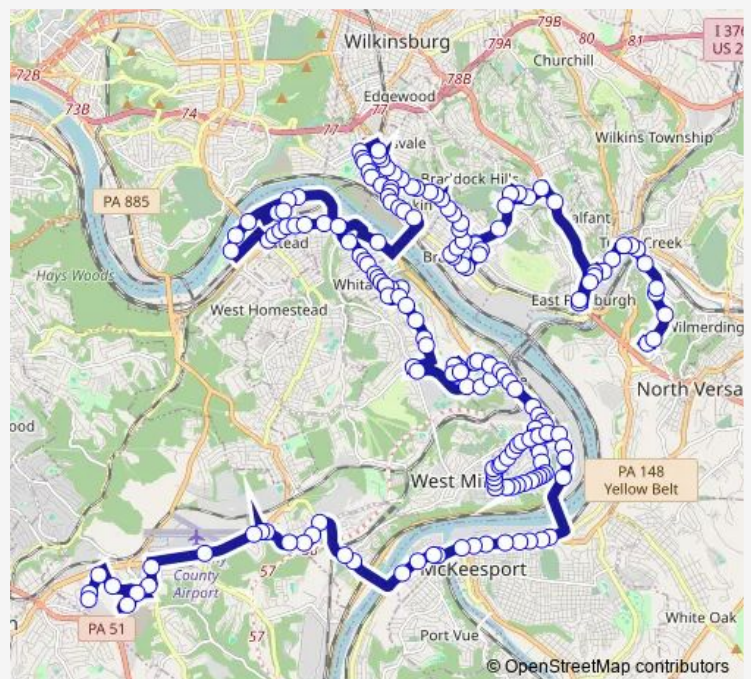

### Direction

Walmart + Shelter (N Versailles) — Mountainview DR + Home Depot

180 stops

[Open route schedule](#)

Walmart + Shelter (N Versailles)

Greensburg Pike + Versailles Castle Apt

Greensburg Pike + Central AVE Fs

Dynamo WAY + Beech

Linden AVE + Cable

Linden AVE + SR Citizen Apts

Bessemer AVE + Grandview

GRANDVIEW AVE + CENTER

Ardmore Blvd AT AVE B - Forest Hills Park AND Ride

Yost Blvd + Ardmore F S

Yost Blvd + Ardmore Manor

### Route schedule

Walmart + Shelter (N Versailles) — Mountainview DR + Home Depot

Monday 04:10-23:00

Tuesday 04:10-23:00

Wednesday 04:10-23:00

Thursday 04:10-23:00

Friday 04:10-23:00

Saturday 04:55-22:08

### Route info

Direction: Walmart + Shelter (N Versailles)

Stops: 180

Trip Duration: 2 hour 9 min

■ 59 — MON Valley

YOST BLVD + BRINTON RD FS

Yost Blvd + Main

6TH ST + BALDRIDGE