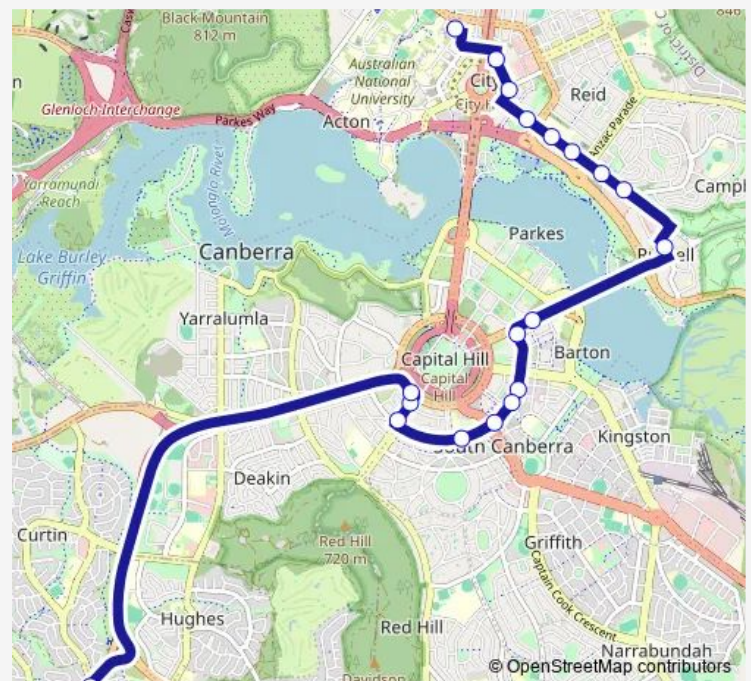

Bus 59 Woden to City ANU via Barton & Russell

[Go to website](#)

Direction

ANU Rimmer St — Woden Temporary Interchange Plt 4 Arrive

21 stops

[Open route schedule](#)

ANU Rimmer St

City Interchange Plt 10

State Cir after Melbourne Av

Melrose Dr before Launceston St

Launceston St after Irving St

Woden Temporary Interchange Plt 4 Arrive

Route schedule

ANU Rimmer St — Woden Temporary Interchange Plt 4 Arrive

Monday	05:59-22:52
Tuesday	05:59-22:52
Wednesday	05:59-22:52
Thursday	05:59-22:52
Friday	05:59-22:52
Saturday	06:38-23:38
Sunday	08:38-20:38

Route info

Direction: ANU Rimmer St

Stops: 21

Trip Duration: 0 hour 35 min

59 — Woden to City ANU via Barton & Russell

Direction

Woden Temporary Interchange Plt 5 — Marcus Clarke St before Rimmer St

19 stops

[Open route schedule](#)

Woden Temporary Interchange Plt 5

Launceston St before Furzer St

Melrose Dr opp Phillip Pool

Melbourne Av after Somers Cr

Forrest PS National Cct

National Cct opp Fitzroy St

National Cct after Sydney Av