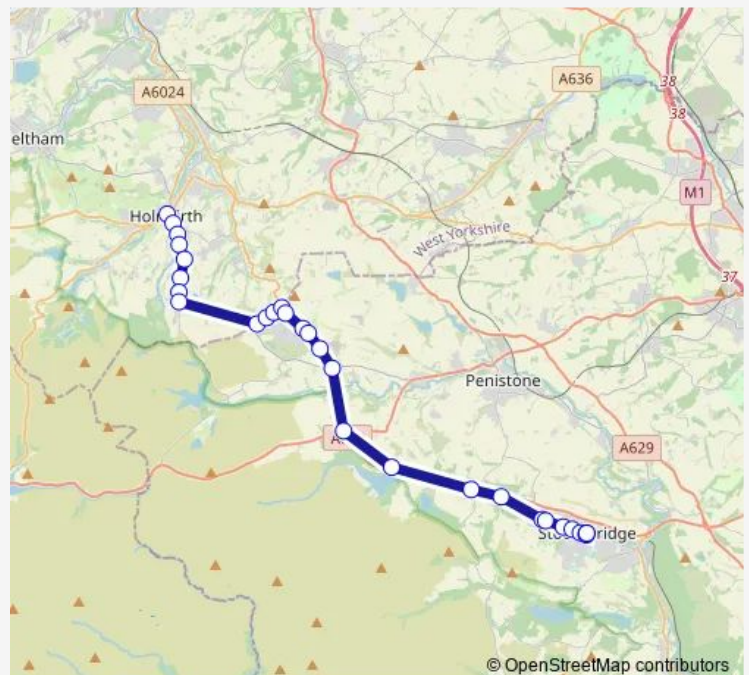

### Route schedule

Bus Station stand D — Fox Valley Way/Manchester Road

Monday —

Tuesday —

Wednesday —

Thursday 09:55-11:55

Friday —

Saturday —

### Route info

Direction: Bus Station stand D

Stops: 29

Trip Duration: 0 hour 25 min

■ 59 — Holmfirth - Fox Valley

Manchester Road/Newton Avenue

Manchester Road/Newton Avenue

Manchester Road/Park Drive Way

30 stops

[Open route schedule](#)

Fox Valley Way/Manchester Road

Manchester Road/Fox Valley Way

Manchester Road/Johnson Street

Manchester Road/Hole House Lane

Manchester Road/Park Drive Way

Manchester Road/Newton Avenue