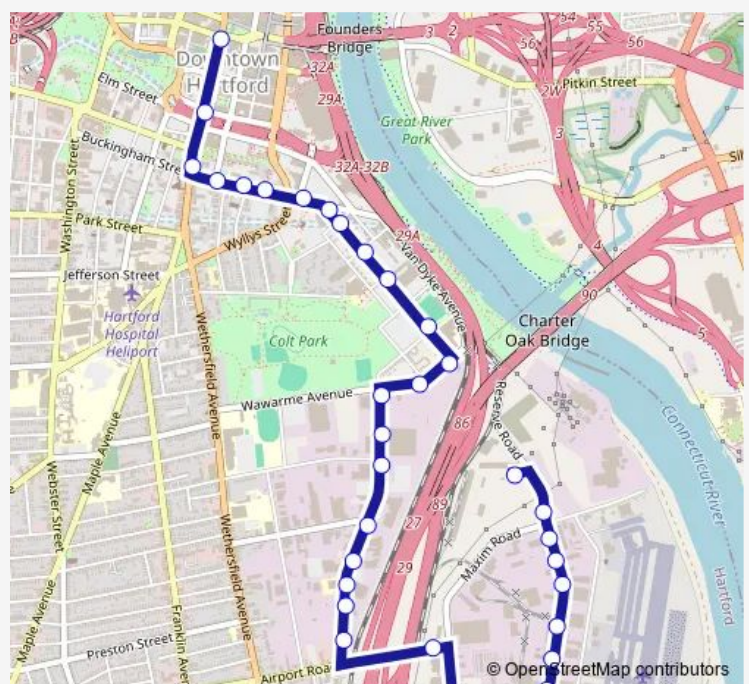

### Route schedule

Main St @ Gold St — Hartford Regional Market @ Reserve Rd

Monday 06:10-18:20

Tuesday 06:10-18:20

Wednesday 06:10-18:20

Thursday 06:10-18:20

Friday 06:10-18:20

Saturday 07:10-18:35

### Route info

Direction: Main St @ Gold St

Stops: 33

Trip Duration: 0 hour 21 min

59 — Locust St

Locust St @ Airport Rd

Brainard Rd @ Airport Rd

Murphy Rd @ Brainard Rd

## Route info

Direction: Hartford Regional Market @ Reserve Rd

Stops: 33

Trip Duration: 0 hour 18 min

Huyshope Ave @ Nepaquash St

Huyshope Ave @ Charter Oak Ave

Charter Oak Ave @ Taylor St

Charter Oak Ave @ Smith Tower