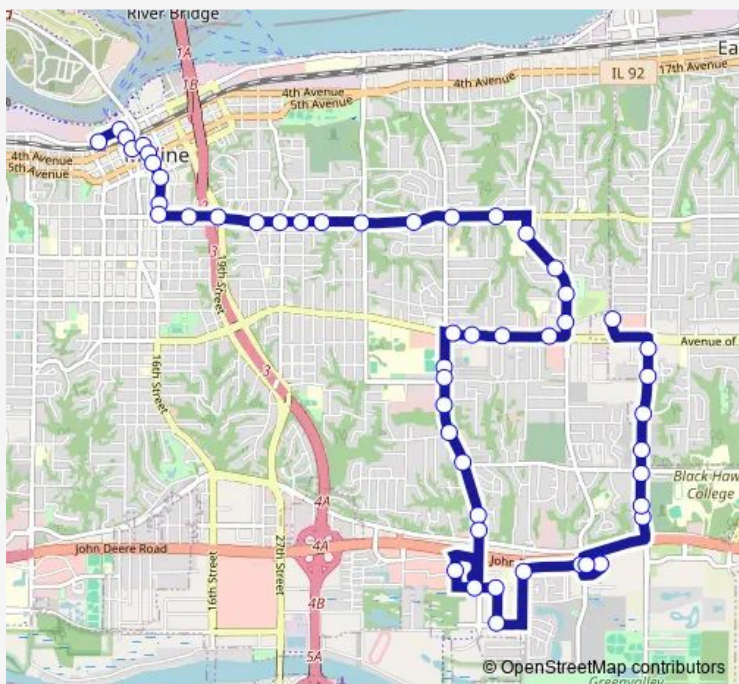

Direction
 Centre Station — Kennedy Sq Shelter
 51 stops
[Open route schedule](#)

- Centre Station
- 15 St & River Dr
- 15 St & 4 Ave
- 15 St & 5 Ave Shelter
- 16 St & 5 Ave
- 16 St & 6 Ave
- 16 St & 7 Ave
- Hillside Heights Shelter
- 16 St & 11 Ave
- 16 St & 12 Ave
- 18 St & 12 Ave
- 19 St & 12 Ave
- 25 St & 12 Ave
- 27 St & 12 Ave
- 29 St & 12 Ave
- 31 St & 12 Ave
- 34 St & 12 Ave
- 37 St Ct & 12 Ave
- Spring Valley Apts Shelter
- 45 St & 12 Ave
- Wilson Middle School

Route schedule
 Centre Station — Kennedy Sq Shelter

Monday	05:15-20:15
Tuesday	05:15-20:15
Wednesday	05:15-20:15
Thursday	05:15-20:15
Friday	05:15-20:15
Saturday	07:45-17:15
Sunday	—

Route info
 Direction: Centre Station
 Stops: 51
 Trip Duration: 0 hour 48 min

60 St & 34 Ave Shelter

51 St & Kennedy Dr Shelter

45 Ave & Kennedy Dr

44 St & Kennedy Dr Shelter

Kennedy Dr & Ave Cities

Direction

Kennedy Sq Shelter — Centre Station

59 stops

Friday 06:03-21:03

Saturday 08:33-18:03

Sunday —

Route info

Direction: Kennedy Sq Shelter

Stops: 59

Trip Duration: 0 hour 45 min

41 St & 28 Ave Shelter