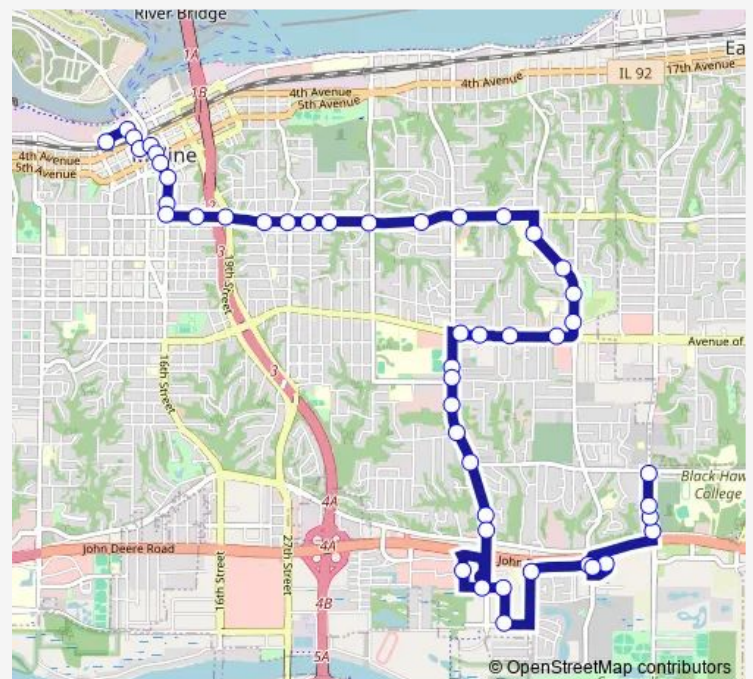

Direction

Centre Station — Kennedy Sq Shelter

51 stops

[Open route schedule](#)

Centre Station

15 St & River Dr

15 St & 4 Ave

15 St & 5 Ave Shelter

Wilson Middle School

Route schedule

Centre Station — Kennedy Sq Shelter

Monday	05:15-20:15
Tuesday	05:15-20:15
Wednesday	05:15-20:15
Thursday	05:15-20:15
Friday	05:15-20:15
Saturday	07:45-17:15
Sunday	—

Route info

Direction: Centre Station

Stops: 51

Trip Duration: 0 hour 48 min

48 St & 19 Ave

53 St & 21 Ave

53 St & 22 Ave

Kmart

45 St & Ave Cities

Stops: 59

Trip Duration: 0 hour 45 min

41 St & 28 Ave Shelter

41 St & 26 Ave

41 St & 25 Ave Shelter

41 St & Ave Cities Shelter

Aldi Shelter

45 St & Ave Cities