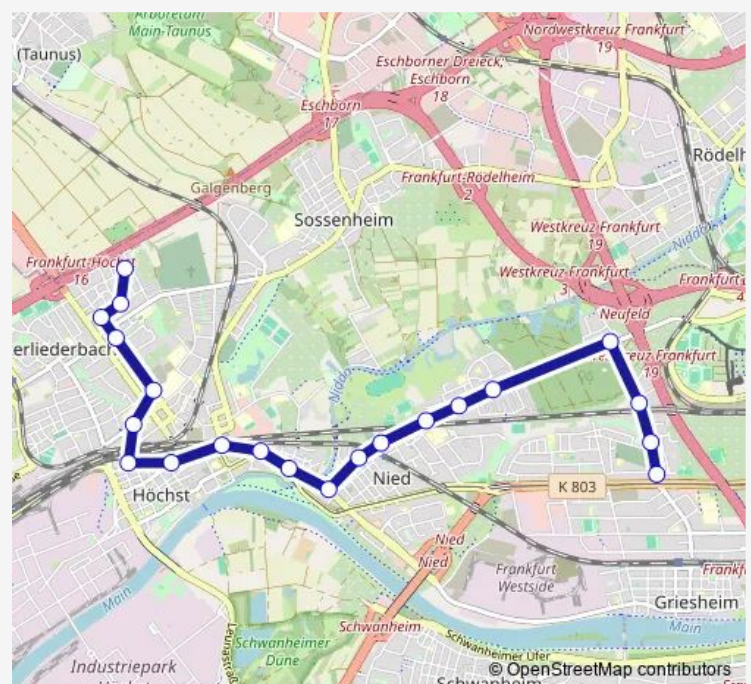

Thursday 03:13-00:42⁺¹

Friday 03:13-02:43⁺¹

Saturday 03:13-02:43⁺¹

Sunday 03:13-02:43⁺¹

Route info

Direction: Frankfurt (Main) Cheruskerweg

Stops: 13

Trip Duration: 0 hour 20 min

Direction

Frankfurt (Main) Gymnasium Römerhof — Frankfurt (Main) Höchst Bahnhof

15 stops

[Open route schedule](#)

Frankfurt (Main) Gymnasium Römerhof

Frankfurt (Main) Sportanlage Rebstock

Frankfurt (Main) Neufeld