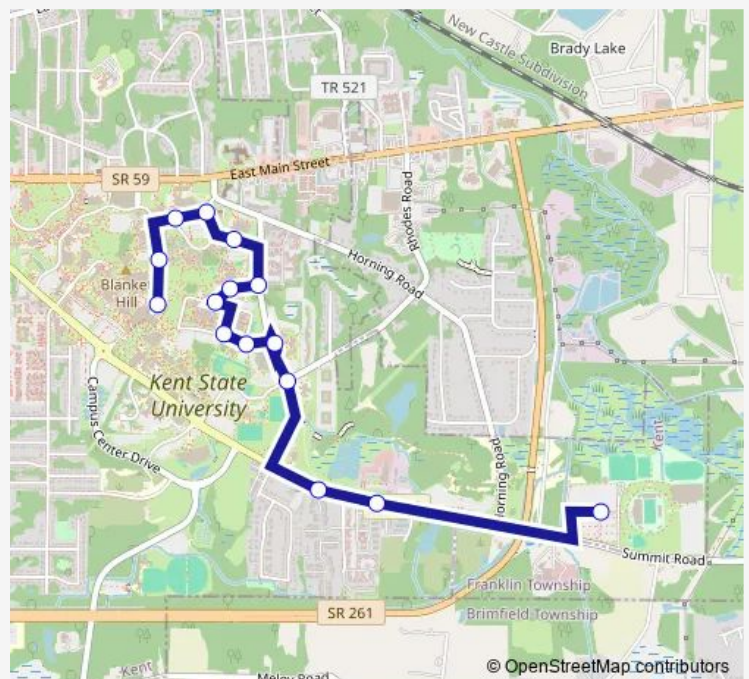

KSU Eastway AND Deweese Health Eb

KSU Loop AND VAN Campen Nb

KSU Loop AND Rhodes Sb

KSU Summit AND Whitehall Terrace Eb

KSU Summit AND Townhomes Eb

KSU DIX Stadium 2

**Route schedule**

KSU Midway AND Student Center Rear — KSU DIX Stadium 2

Monday	16:15-02:45 <sup>+1</sup>
Tuesday	22:45-02:45 <sup>+1</sup>
Wednesday	22:45-02:45 <sup>+1</sup>
Thursday	22:45-02:45 <sup>+1</sup>
Friday	—
Saturday	—
Sunday	16:15-02:45 <sup>+1</sup>

**Route info**

Direction: KSU Midway AND Student Center Rear

Stops: 15

Trip Duration: 0 hour 15 min

59 — Stadium Night Loop

**Direction**

KSU DIX Stadium 2 — KSU Midway AND Student Center Rear

17 stops

[Open route schedule](#)

## Route info

Direction: KSU DIX Stadium 2

Stops: 17

Trip Duration: 0 hour 15 min

59 Bus time schedules and route maps are available in an offline PDF at busmaps.com. Use the busmaps.com website to see live bus times, train schedule or subway schedule, and step-by-step directions for all public transit in Ravenna