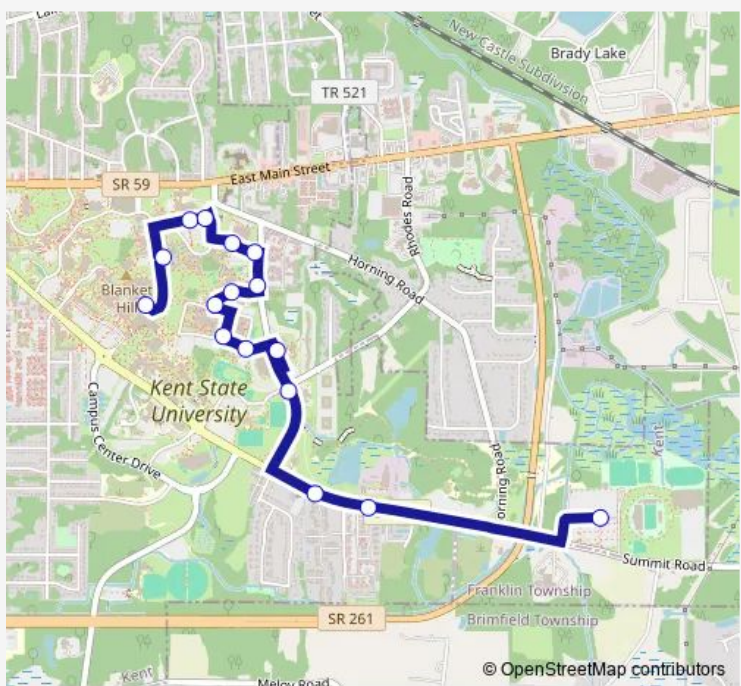

Bus 59 Stadium Night Loop

[Go to website](#)

Direction
 Midway AND Student Center Rear — DIX Stadium 2
 16 stops
[Open route schedule](#)

- Midway AND Student Center Rear
- Midway AND Centennial A Nb
- CTR FOR Perf Arts East
- Theatre & Jackson Eb
- Centennial F
- Jackson & Loop Eb
- Loop & Leebrick Sb
- TRI-Towers
- Korb Hall
- Eastway Center
- Deweese Health Center
- VAN Campen Hall
- Loop & Rhodes Sb
- Summit & Whitehall Terrace Eb
- Summit & Townhomes Eb
- DIX Stadium 2

Route schedule
 Midway AND Student Center Rear — DIX Stadium 2

Monday	22:45-02:45 ⁺¹
Tuesday	22:45-02:45 ⁺¹
Wednesday	22:45-02:45 ⁺¹
Thursday	22:45-02:45 ⁺¹
Friday	—
Saturday	—
Sunday	16:15-02:45 ⁺¹

Route info
 Direction: Midway AND Student Center Rear
 Stops: 16
 Trip Duration: 0 hour 15 min

59 — Stadium Night Loop **BusMaps**

Direction

DIX Stadium 2 — Midway AND Student Center Rear

17 stops

[Open route schedule](#)

DIX Stadium 2

DIX Stadium 4

Summit & Townhomes Wb

Monday	22:30-02:30 ⁺¹
Tuesday	22:30-02:30 ⁺¹
Wednesday	22:30-02:30 ⁺¹
Thursday	22:30-02:30 ⁺¹
Friday	—
Saturday	—
Sunday	16:00-02:30 ⁺¹

Route info

Direction: DIX Stadium 2

Stops: 17

Trip Duration: 0 hour 15 min