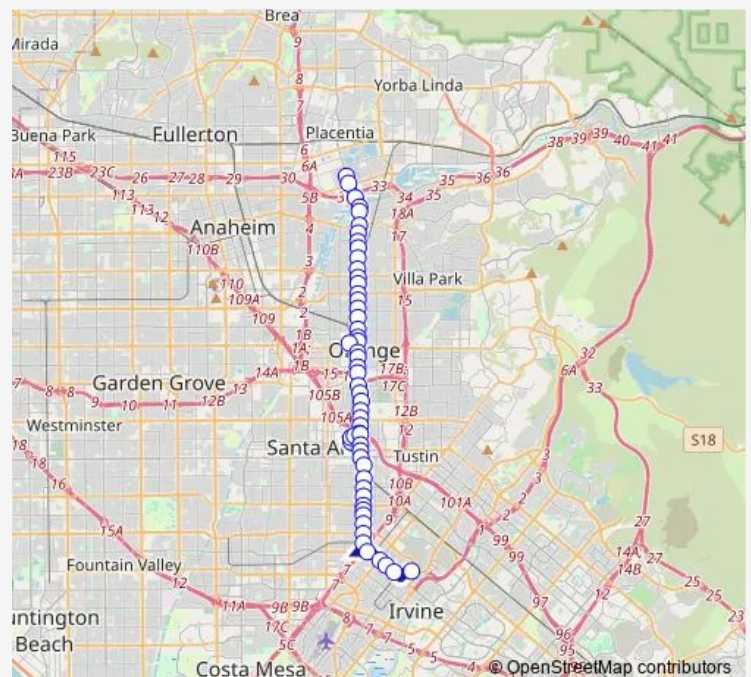

### Direction

Campus-University Center — LA Palma-Kraemer

68 stops

[Open route schedule](#)

Campus-University Center

Berkeley-Cornell

Harvard-Bridge

Harvard-Stanford

### Route schedule

Campus-University Center — LA Palma-Kraemer

Monday 04:25-22:06

Tuesday 04:25-22:06

Wednesday 04:25-22:06

Thursday 04:25-22:06

Friday 04:25-22:06

Saturday —

### Route info

Direction: Campus-University Center

Stops: 68

Trip Duration: 1 hour 29 min

59 — Anaheim - Irvine

Dyer-Pullman

Grand-Brookhollow

Grand-Warner