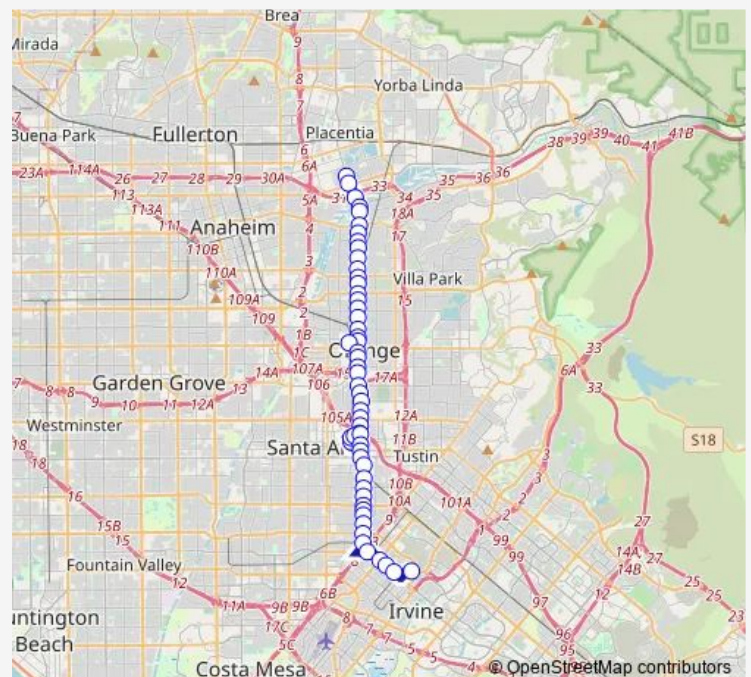

Direction

Campus-University Center — LA Palma-Kraemer

68 stops

[Open route schedule](#)

Campus-University Center

Berkeley-Cornell

Harvard-Bridge

Harvard-Stanford

Dyer-RED Hill

Route schedule

Campus-University Center — LA Palma-Kraemer

Monday 04:29-22:01

Tuesday 04:29-22:01

Wednesday 04:29-22:01

Thursday 04:29-22:01

Friday 04:29-22:01

Saturday —

Sunday —

Route info

Direction: Campus-University Center

Stops: 68

Trip Duration: 0 hour 59 min

59 — Anaheim - Irvine

Dyer-Pullman

Grand-Brookhollow

Grand-Warner

Grand-Saint Gertrude

Grand-Saint Andrew

Grand-Edinger

Grand-Wilshire

Grand-Mcfadden

Grand-Wakeham