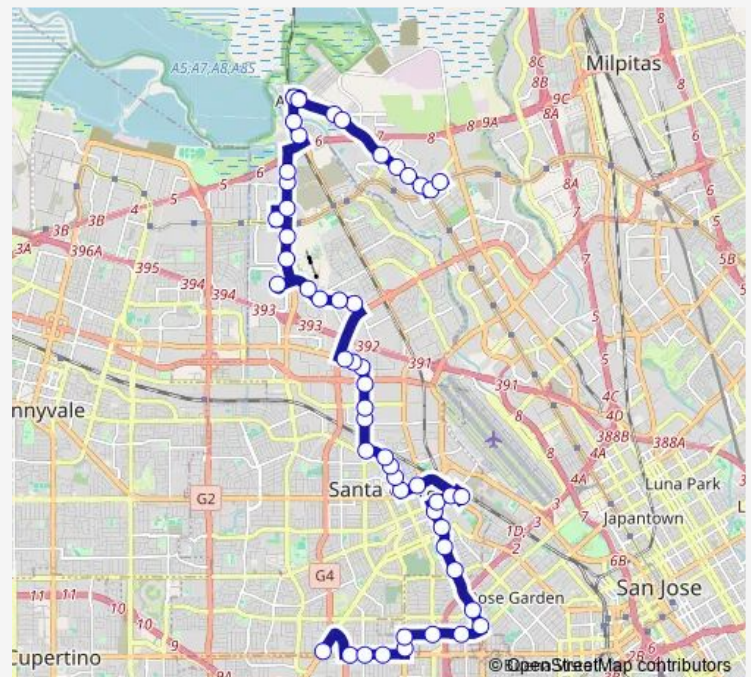

### Direction

Saratoga & Stevens Creek — Baypointe Station

52 stops

[Open route schedule](#)

Saratoga & Stevens Creek

Stevens Creek & Harold

Stevens Creek & Cypress

Stevens Creek & Henry

Lafayette & Market

Lafayette & Franklin

Benton & Alviso

Benton & Sherman

Santa Clara Transit Center (Bay 6)

El Camino & Washington

Monroe & El Camino

Monroe & Warburton

### Route schedule

Saratoga & Stevens Creek — Baypointe Station

Monday 05:53-21:38

Tuesday 05:53-21:38

Wednesday 05:53-21:38

Thursday 05:53-21:38

Friday 05:53-21:38

Saturday 08:03-19:14

### Route info

Direction: Saratoga & Stevens Creek

Stops: 52

Trip Duration: 1 hour 3 min

59 — Stvns Crk & Saratoga - Baypointe via Alviso

Monroe & Cabrillo

Monroe & Scott

Scott & Martin