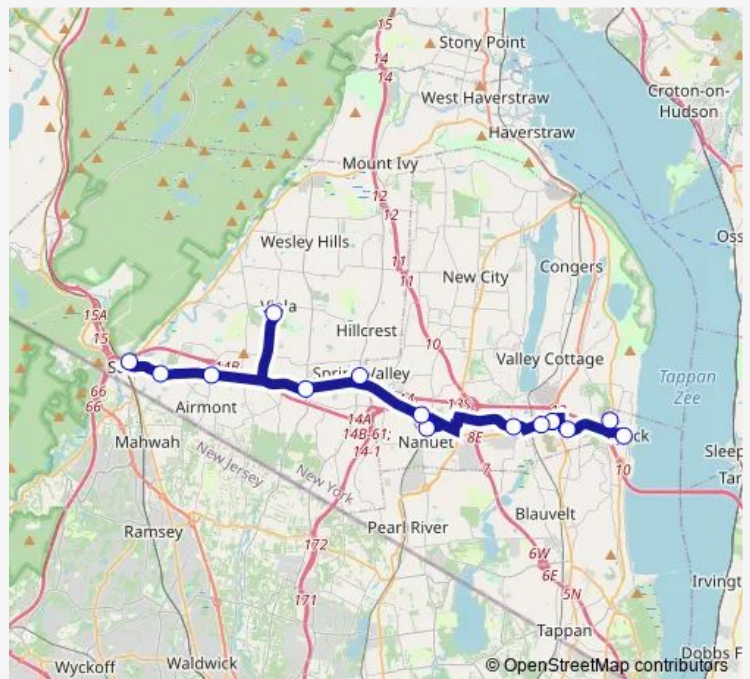

**Bus 59 Nyack - Suffern**

[Go to website](#)

**Direction**  
 Chestnut Street - Suffern — Artopee Way - Nyack  
 14 stops  
[Open route schedule](#)

- Chestnut Street - Suffern
- Good Samaritan Hosp/Suffern Lib
- Hwy 59 & Airmont Rd
- Rockland Community College
- Hwy 59 & Hwy 306
- Spring Valley Transit Center
- Hwy 59 - Nanuet
- Middletown & 1st
- W Nyack Rd & Strawtown Rd
- Hwy 59 @ Palisades Center
- Palisades Center Stores
- HUB Shopping Center @ Hwy 59
- Nyack Hospital
- Artopee Way - Nyack

Route schedule  
 Chestnut Street - Suffern — Artopee Way - Nyack

Monday	05:35-23:30
Tuesday	05:35-23:30
Wednesday	05:35-23:30
Thursday	05:35-23:30
Friday	05:35-23:30
Saturday	06:00-23:30
Sunday	08:00-23:01

Route info  
 Direction: Chestnut Street - Suffern  
 Stops: 14  
 Trip Duration: 1 hour 16 min

## Route info

Direction: Artopee Way - Nyack

Stops: 14

Trip Duration: 1 hour 14 min

59 Bus time schedules and route maps are available in an offline PDF at [busmaps.com](https://busmaps.com). Use the [busmaps.com](https://busmaps.com) website to see live bus times, train schedule or subway schedule, and step-by-step directions for all public transit in New City