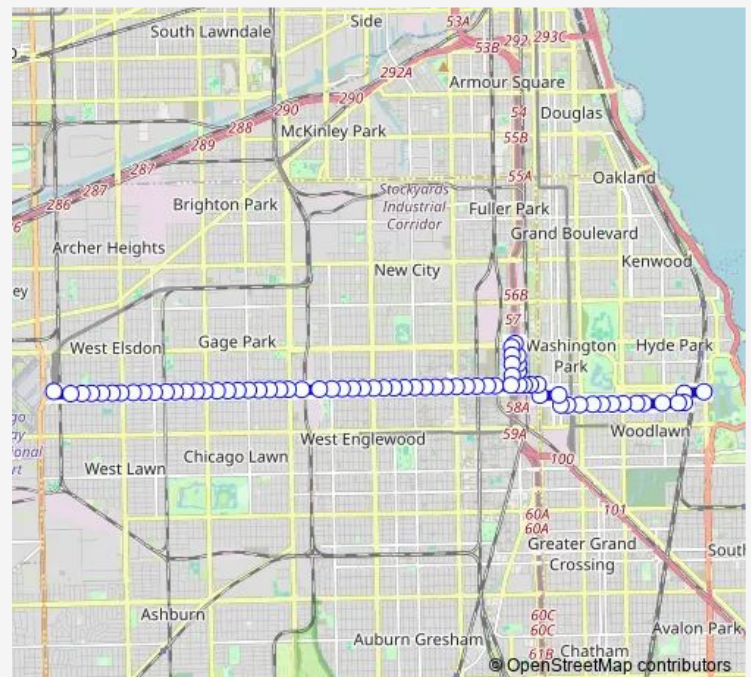

61st Street & Prairie

61st Street & Indiana

60th Street & Indiana

60th Street & State

59th Street & State

59th Street & Perry

59th Street & LaSalle

59th Street & Wentworth

Wentworth & 57th Place

### Route schedule

60th Street & Stony Island — Midway Orange Line Station

Monday 05:40-20:45

Tuesday 05:40-20:45

Wednesday 05:40-20:45

Thursday 05:40-20:45

Friday 05:40-20:45

Saturday 07:34-20:46

### Route info

Direction: 60th Street & Stony Island

Stops: 71

Route Duration: 0 hour 47 min

59 — 59th/61st

Wentworth & 57th Street

5556 S Wentworth

Garfield Red Line Station