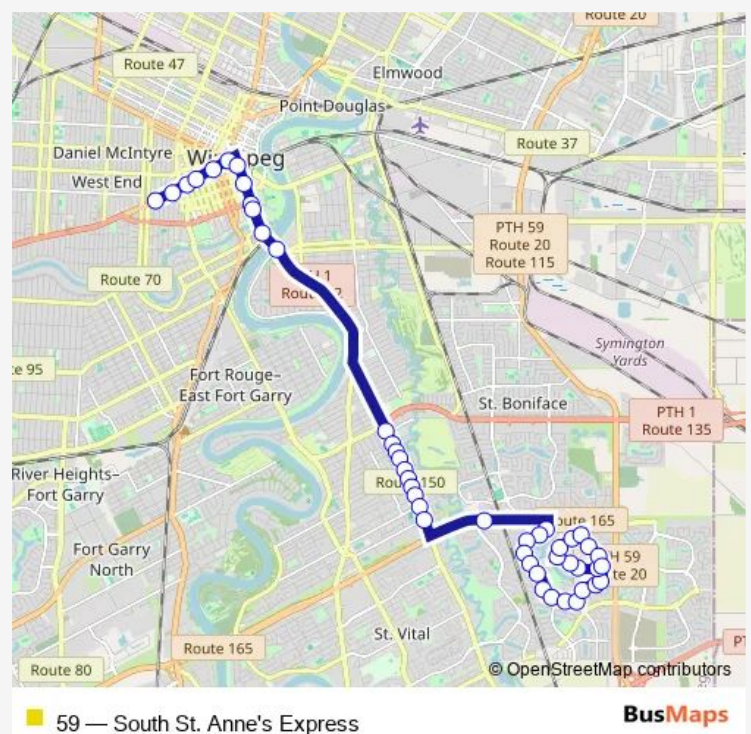

Eastbound Portage at Vaughan (The Bay)

Eastbound Portage at Edmonton (Portage Place)

Eastbound Portage at Donald (Canada Life Centre)

Eastbound Portage at Fort

Southbound Main at Pioneer

Southbound Main at St. Mary

Southbound Main at Broadway (Union Station)

Southbound Main at Assiniboine

Southbound Queen Elizabeth at Stradbrook

Southbound St Mary's at Marion

Southbound St Anne's at Niakwa

Southbound St Anne's at Lennox

Route schedule

Eastbound Portage at Langside — Southbound De La Seigneurie at Island Lakes

Monday	15:38-17:33
Tuesday	15:38-17:33
Wednesday	15:38-17:33
Thursday	15:38-17:33
Friday	15:38-17:33
Saturday	—
Sunday	—

Route info

Direction: Eastbound Portage at Langside

Stops: 46

Trip Duration: 0 hour 52 min

Southbound St Anne's at Beliveau

Eastbound Abinojii Mikanah at Shorehill

Southbound Island Shore at Waterfront

Southbound Island Shore at Waterside