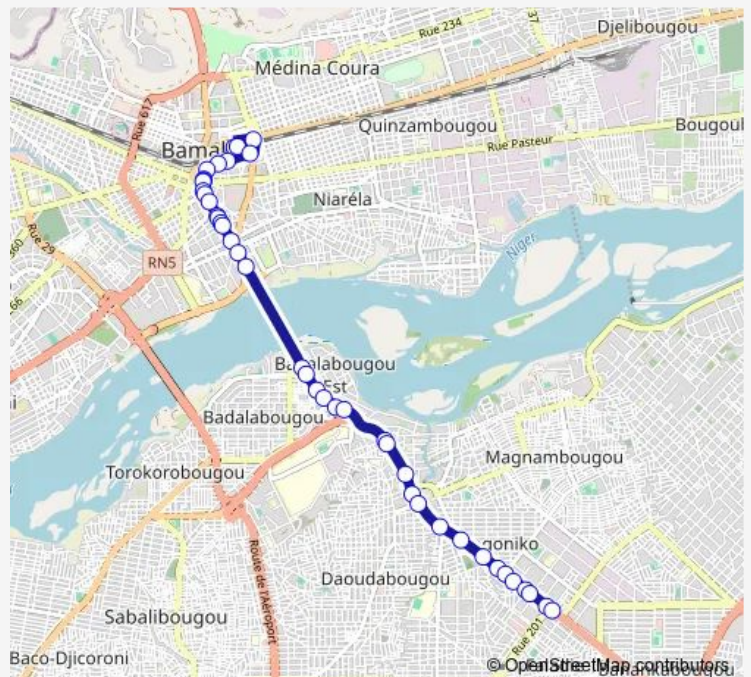

Thursday 07:44

Friday 07:44

Saturday 07:44

Sunday 07:44

Route info

Direction: Arrêt Sogoniko

Stops: 41

Trip Duration: 0 hour 33 min

59 — Sotrama 59 : Woro Kourou ⇌ Sogoniko

Arret Sotrama

Yirini Kôô

Amandine

Station Shell

Azar Libre Service

Lycée Da

Lycée Kankoun Moussa

Friday 08:42

Saturday 08:42

Sunday 08:42

Route info

Direction: Auto Gare

Stops: 32

Trip Duration: 0 hour 30 min

Arrêt Sotrama