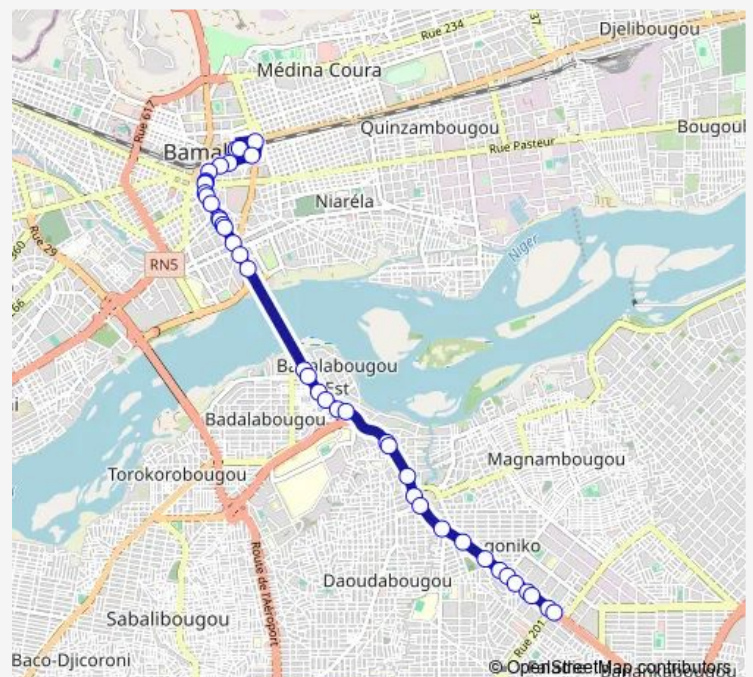

Thursday 07:44

Friday 07:44

Saturday 07:44

Sunday 07:44

Route info

Direction: Arrêt Sogoniko

Stops: 41

Trip Duration: 0 hour 33 min

59 — Sotrama 59 : Woro Kourou ⇌ Sogoniko

Arret Sotrama

Yirini Kôô

Amandine

Station Shell

Azar Libre Service

Lycée Da

Lycée Kankoun Moussa

Friday 08:42

Saturday 08:42

Sunday 08:42

Route info

Direction: Auto Gare

Stops: 32

Trip Duration: 0 hour 30 min

Arrêt Sotrama