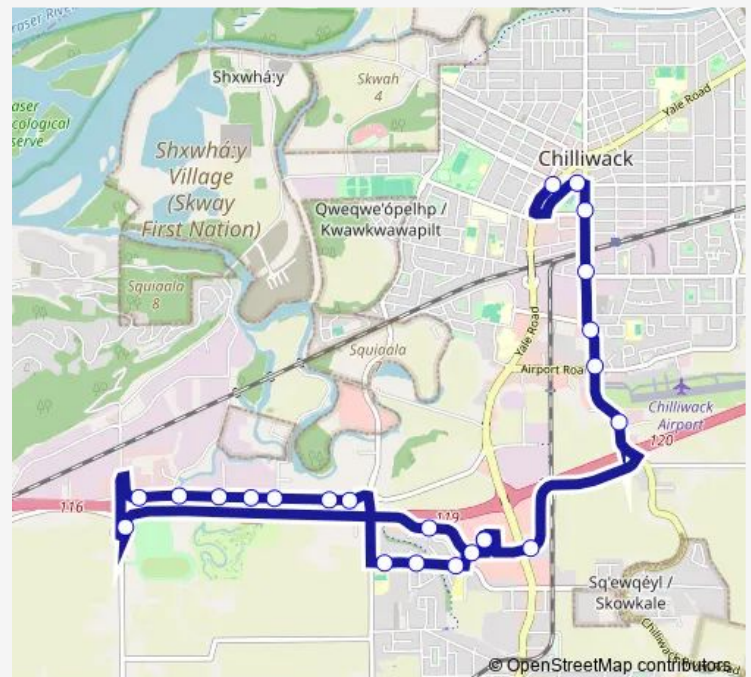

Young Rd at Southlands Dr

Young Rd at Chilliwack Central Rd

Young Rd at Cheam Ave

Route schedule

Cottonwood Mall — Downtown Chilliwack

Monday 16:10-17:05

Tuesday 16:10-17:05

Wednesday 16:10-17:05

Thursday 16:10-17:05

Friday 16:10-17:05

Saturday —

Sunday —

Route info

Direction: Cottonwood Mall

Stops: 23

Trip Duration: 0 hour 32 min

59 — Industrial

1st Ave at Young Rd

Downtown Chilliwack

Direction

Downtown Chilliwack Bay B — Cottonwood Mall

22 stops

[Open route schedule](#)

Downtown Chilliwack Bay B