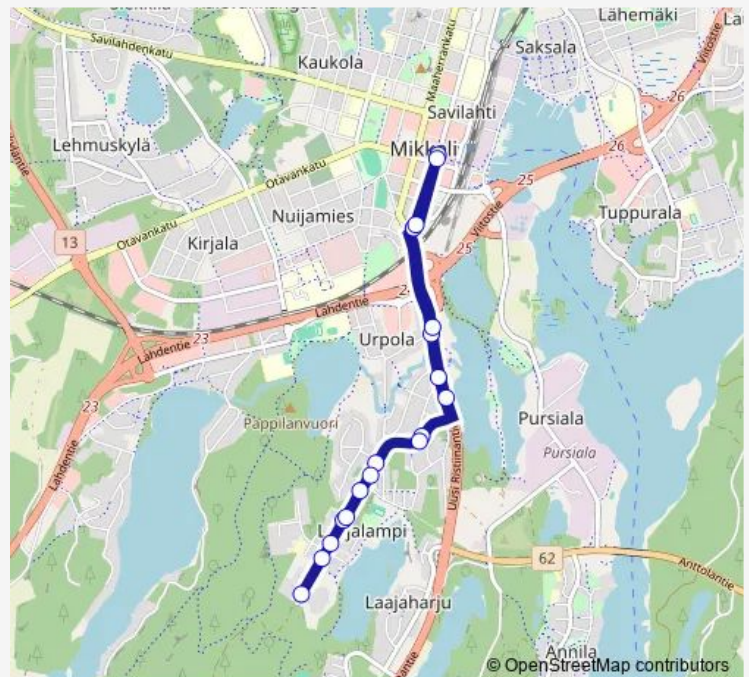

### Route schedule

Hallitustori 4 L — Hallitustori/pankin puoli

Monday 06:35-20:45

Tuesday 06:35-20:45

Wednesday 06:35-20:45

Thursday 06:35-20:45

Friday 06:35-20:45

Saturday 08:45-20:45

### Route info

Direction: Hallitustori 4 L

Stops: 18

Trip Duration: 0 hour 19 min

■ 4L — Hallitustori - Laajalampi

4L Bus time schedules and route maps are available in an offline PDF at [busmaps.com](https://busmaps.com). Use the [busmaps.com](https://busmaps.com) website to see live bus times, train schedule or subway schedule, and step-by-step directions for all public transit in Mikkeli