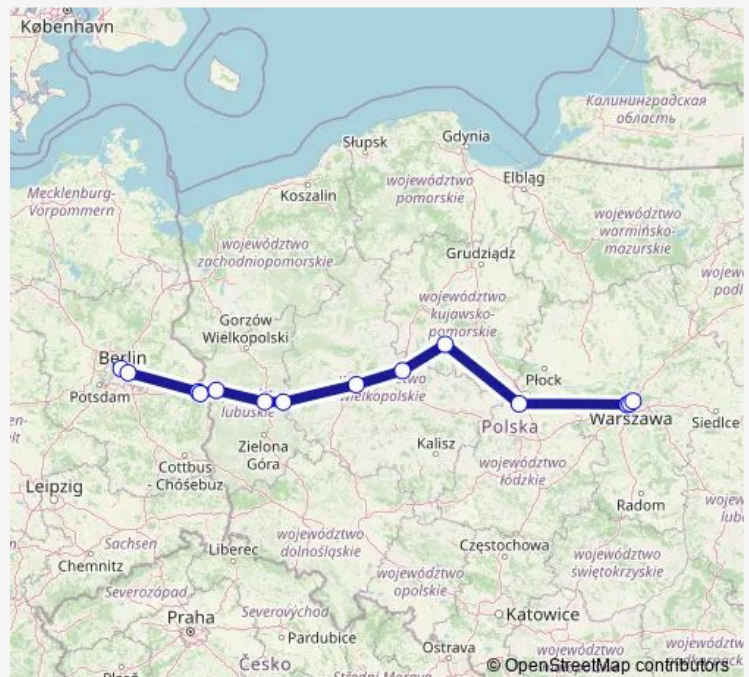

Kutno

Warszawa Zachodnia

Warszawa Centralna

Warszawa Wschodnia

Route schedule

Berlin Hbf (tief) — Warszawa Wschodnia

Monday 05:43

Tuesday 05:43

Wednesday 05:43

Thursday 05:43

Friday 05:43

Saturday 05:43

Sunday —

Route info

Direction: Berlin Hbf (tief)

Stops: 14

Trip Duration: 7 hour 28 min

■ EC 41

BusMaps

Direction

undefined — undefined

0 stops

[Open route schedule](#)

Route schedule