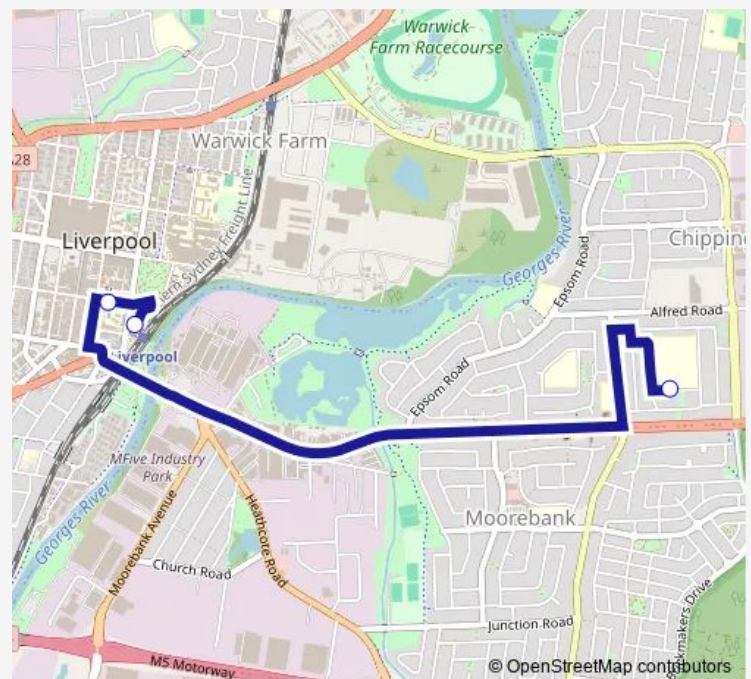

## School Bus S524 Liverpool to Moorebank High School

[Go to website](#)**Direction**

Liverpool Station, Stand G — Moorebank High School,  
Boolarong Av

3 stops

[Open route schedule](#)

Liverpool Station, Stand G

Moore St At Crawford Lane

Moorebank High School, Boolarong Av

**Route schedule**

Liverpool Station, Stand G — Moorebank High School,  
Boolarong Av

Monday	08:20
Tuesday	08:20
Wednesday	08:20
Thursday	08:20
Friday	08:20
Saturday	—
Sunday	—

**Route info**

Direction: Liverpool Station, Stand G

Stops: 3

Trip Duration: 0 hour 15 min

S524 — Liverpool to Moorebank High School

S524 School Bus time schedules and route maps are available in an offline PDF at [busmaps.com](https://busmaps.com). Use the [busmaps.com](https://busmaps.com) website to see live bus times, train schedule or subway schedule, and step-by-step directions for all public transit in Liverpool