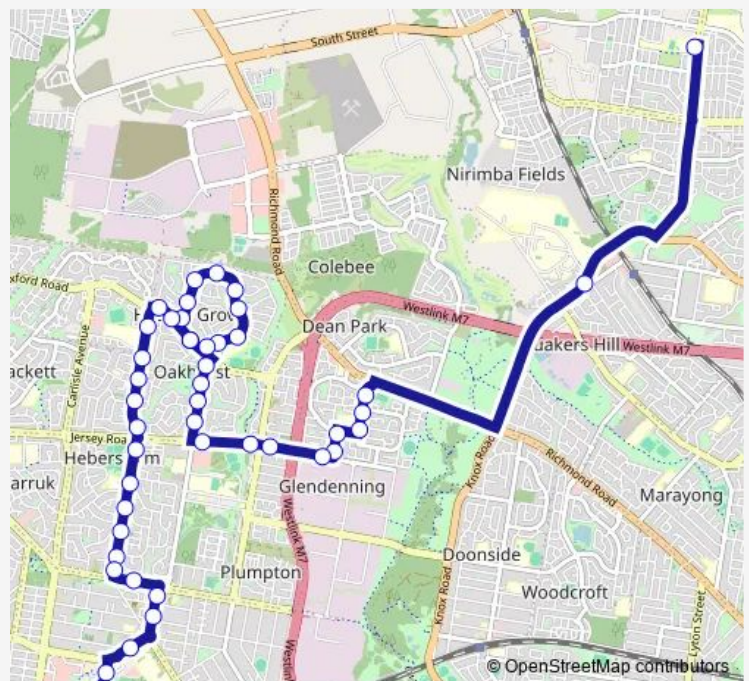

Route schedule

St John Paul II College, Hambledon Rd — Mount Druitt Station, Stand C

Monday	14:20
Tuesday	14:20
Wednesday	14:20
Thursday	14:20
Friday	14:20
Saturday	—
Sunday	—

Route info

Direction: St John Paul II College, Hambledon Rd

Stops: 46

Trip Duration: 0 hour 51 min

6538 — St John Paul II College Schofields to Mount Druitt via Hassall Grove

Buckwell Dr Opp Aminta Cres

Buckwell Dr At Climus St

St Clare's Catholic High School, Buckwell Dr

Hassell Grove Primary School Buckwell Dr

Hassall Grove Plaza, Buckwell Dr

Luxford Rd Before Payne St

Luxford Rd Opp Buckwell Dr

Luxford Rd Before Daniels Rd

Daniels Rd Opp Chifley College, Bidwell Campus

Daniels Rd Opp Kerwin Cir

Pringle Rd After Sweeney Av

Pringle Rd Before Woodstock Av

Woodstock Av Opp Carew St

Duke St Opp Australian Islamic College Of Sydney

Duke St At Blenheim Av

Mount Druitt Hospital, Luxford Rd

Daniel Thomas Plaza, Mount St