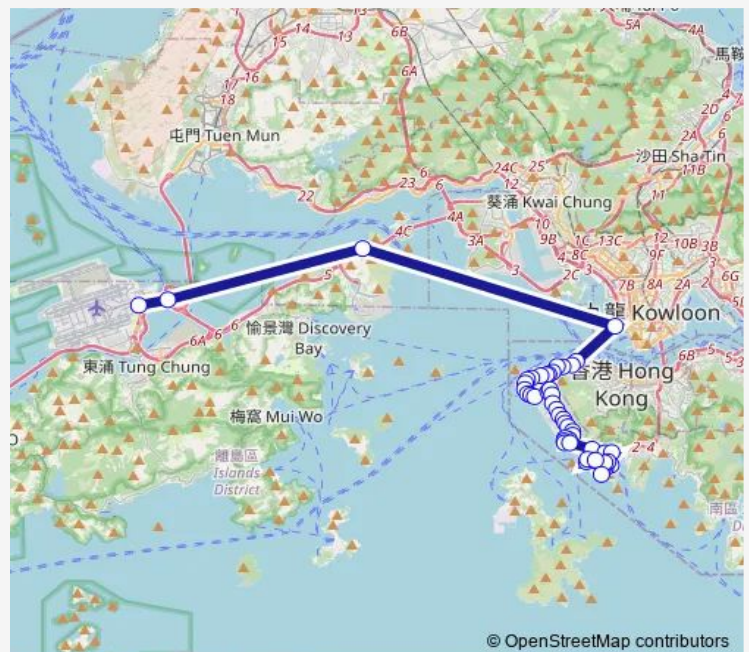

Route schedule

[Ctb] Airport (Ground Transportation Centre)[Lwb] Airport (GTC) BUS Terminus — [Ctb] AP LEI Chau (LEE LOK Street)[Kmb+Ctb] AP LEI Chau (LEE LOK ST.) BUS Terminus/
Ap LEI Chau (LEE LOK Street)

Route info

Direction: [Ctb] Airport (Ground Transportation Centre)[Lwb] Airport (GTC) BUS Terminus

Stops: 48

Trip Duration: 2 hour 3 min

© OpenStreetMap contributors

[Ctb] North Street, Belcher'S Street[[Kmb+Ctb] North Street/
North Street, Belcher'S Street