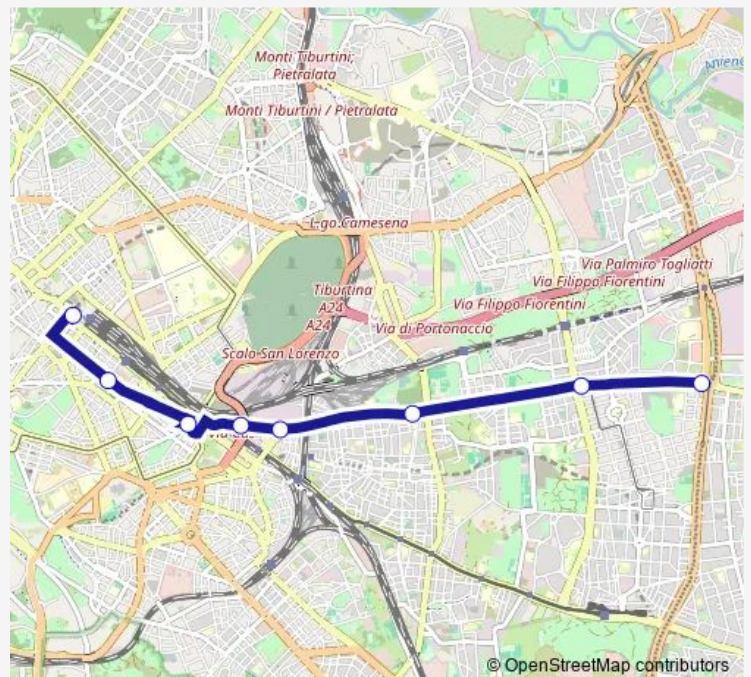

### Direction

Termini (MA-MB-Fs) — Prenestina/Larici

8 stops

[Open route schedule](#)

Termini (MA-MB-Fs)

P.Za Vittorio Emanuele (Ma)

P.Za DI Porta Maggiore

Prenestina/Caballini

### Route schedule

Termini (MA-MB-Fs) — Prenestina/Larici

Monday	05:10-02:18 <sup>+1</sup>
Tuesday	05:10-02:18 <sup>+1</sup>
Wednesday	05:10-02:18 <sup>+1</sup>
Thursday	05:10-02:18 <sup>+1</sup>
Friday	05:10-02:18 <sup>+1</sup>
Saturday	05:10-02:21 <sup>+1</sup>
Sunday	05:10-02:20 <sup>+1</sup>

### Route info

Direction: Termini (MA-MB-Fs)

Stops: 8

Trip Duration: 0 hour 22 min

■ A10

BusMaps

## Direction

Termini (MA-MB-Fs) — Prenestina/Larici

8 stops

[Open route schedule](#)

Termini (MA-MB-Fs)

P.Za Vittorio Emanuele (Ma)

P.Za DI Porta Maggiore

Prenestina/Caballini