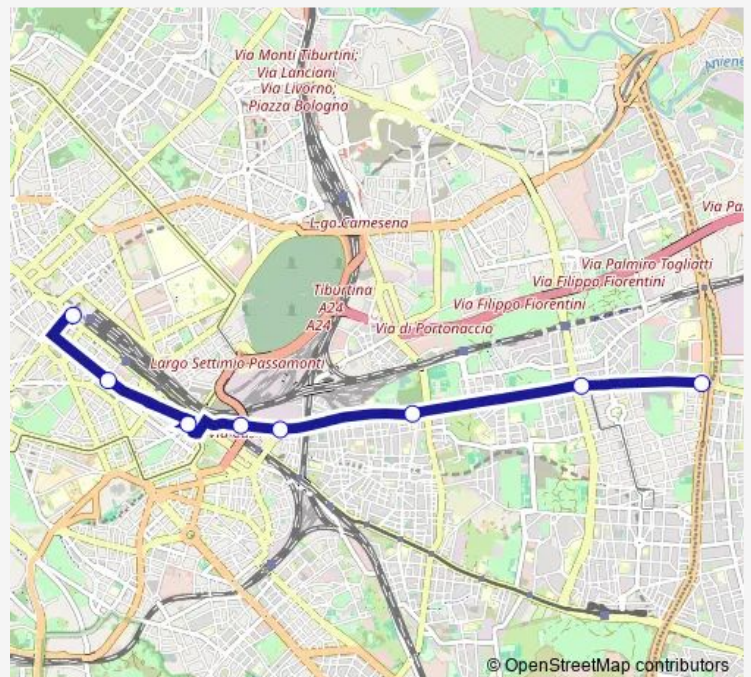

Bus A10

[Go to website](#)

Direction

Termini (MA-MB-Fs) — Prenestina/Larici

8 stops

[Open route schedule](#)

Termini (MA-MB-Fs)

P.Za Vittorio Emanuele (Ma)

P.Za DI Porta Maggiore

Prenestina/Caballini

PRENESTINA/OFFICINE ATAC

Prenestina/Conti

Prenestina/TOR DE' Schiavi

Prenestina/Larici

Route schedule

Termini (MA-MB-Fs) — Prenestina/Larici

Route info

Direction: Termini (MA-MB-Fs)

Stops: 8

Trip Duration: 0 hour 31 min

© OpenStreetMap contributors

■ A10

BusMaps

A10 Bus time schedules and route maps are available in an offline PDF at busmaps.com. Use the busmaps.com website to see live bus times, train schedule or subway schedule, and step-by-step directions for all public transit in Rome