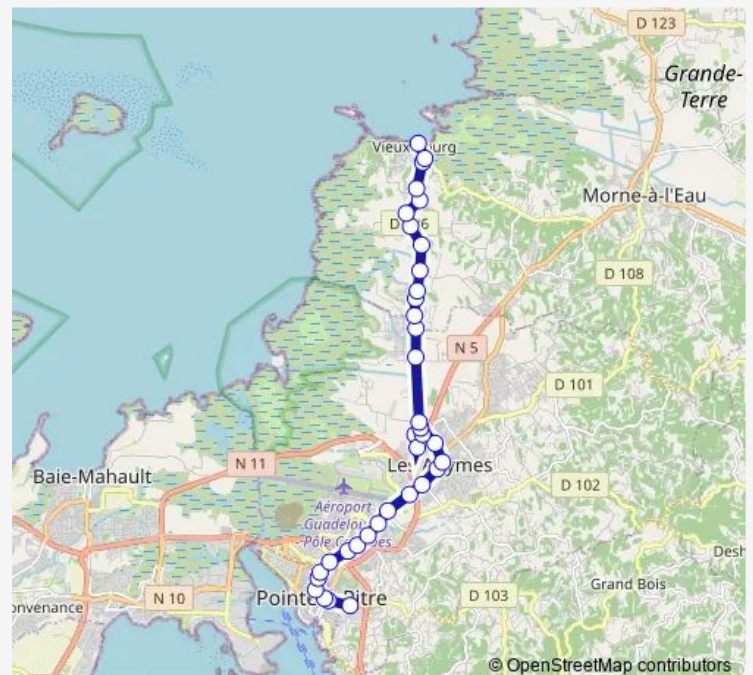

### Route schedule

CHU De PAP / Abymes — Vieux Bourg

Monday 06:20-17:30

Tuesday 06:20-17:30

Wednesday 06:20-17:30

Thursday 06:20-17:30

Friday 06:20-17:30

Saturday 06:20-13:20

### Route info

Direction: CHU De PAP / Abymes

Stops: 37

Trip Duration: 0 hour 49 min

A10 — Vieux Bourg / Chu

Dothémare

Cl De Belle Plaine

Gaoza