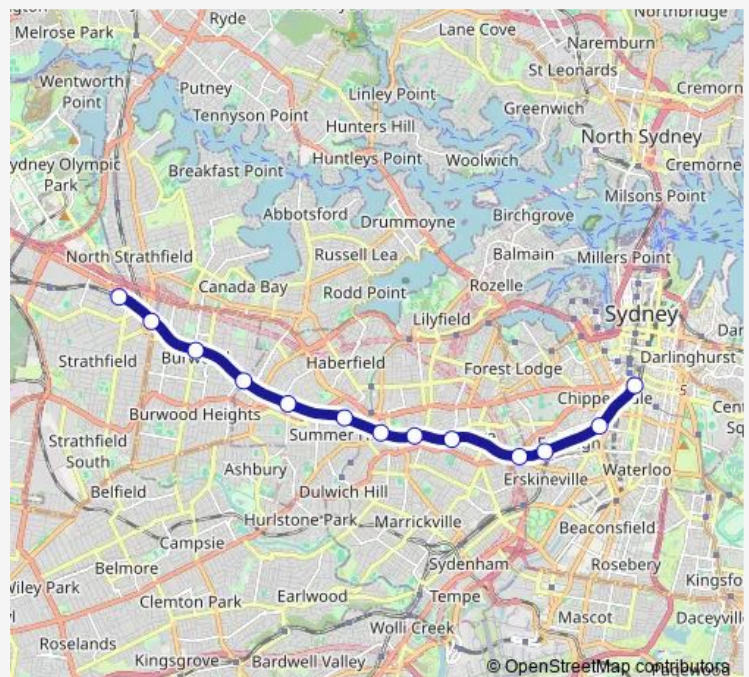

Rail T2 Inner West and Leppington Line

[Go to website](#)

Direction

Leppington Station, Platform 1 — Central Station, Platform 17

23 stops

[Open route schedule](#)

Leppington Station, Platform 1

Edmondson Park Station, Platform 1

Glenfield Station, Platform 2

Casula Station, Platform 1

Liverpool Station, Platform 1

Warwick Farm Station, Platform 1

Cabramatta Station, Platform 1

Canley Vale Station, Platform 1

Fairfield Station, Platform 1

Yennora Station, Platform 1

Guildford Station, Platform 1

Merrylands Station, Platform 1

Granville Station, Platform 3

Clyde Station, Platform 4

Auburn Station, Platform 3

Lidcombe Station, Platform 3

Flemington Station, Platform 3

Strathfield Station, Platform 7

Burwood Station, Platform 5

Ashfield Station, Platform 3

Newtown Station, Platform 1

Route schedule

Leppington Station, Platform 1 — Central Station, Platform 17

Monday 05:35-20:24

Tuesday 05:35-20:24

Wednesday 05:35-20:24

Thursday 05:35-20:24

Friday 05:35-20:24

Saturday —

Sunday —

Route info

Direction: Leppington Station, Platform 1

Stops: 23

Trip Duration: 1 hour 14 min

T2 Inner West and Leppington Line