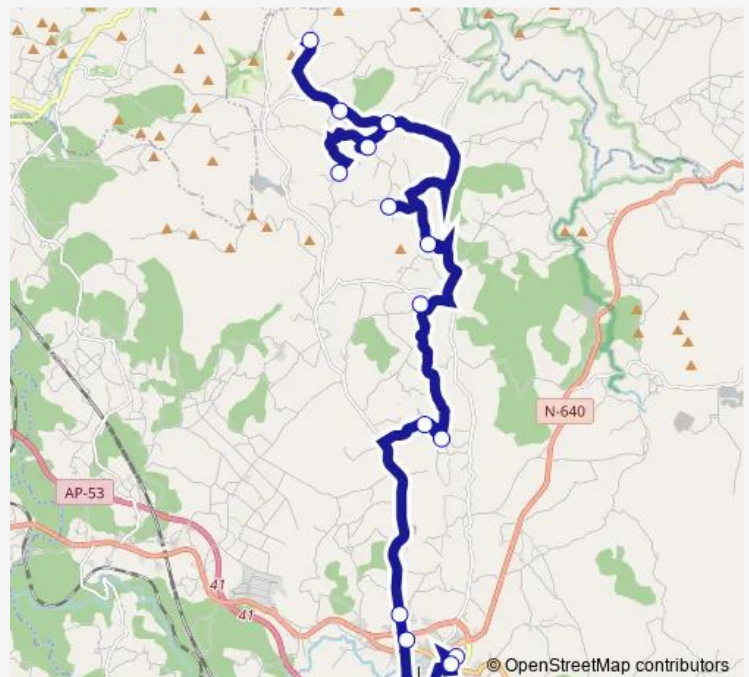

Thursday —

Friday 07:49

Saturday —

Sunday —

**Route info**

Direction: Cruce Toimil

Stops: 15

Trip Duration: 0 hour 40 min

■ XG699002 — Ceip Xesús Golmar -Cruce Toimil

XG699002 Bus time schedules and route maps are available in an offline PDF at [busmaps.com](https://busmaps.com). Use the [busmaps.com](https://busmaps.com) website to see live bus times, train schedule or subway schedule, and step-by-step directions for all public transit in Silleda