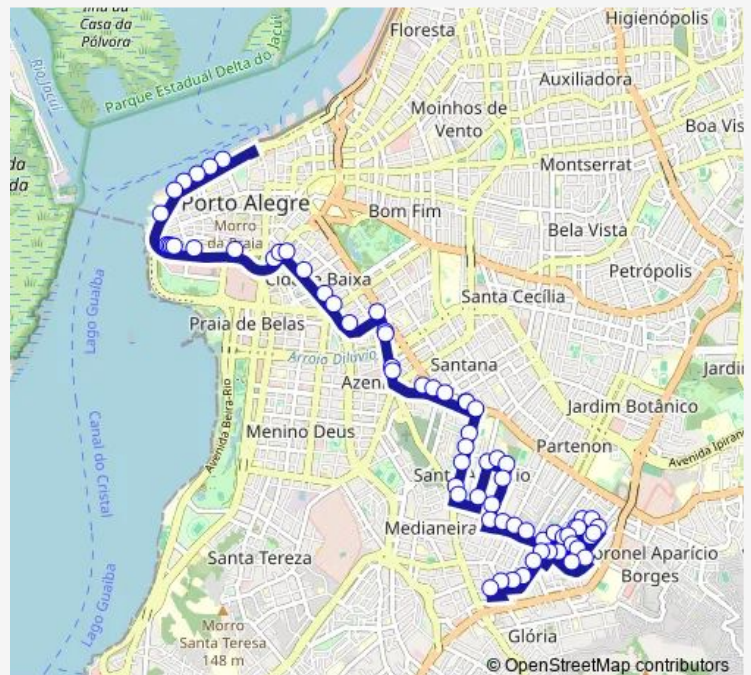

Maua DF 891 Condor — DOM Vital 182

Monday —

Tuesday —

Wednesday —

Thursday —

Friday —

Saturday 05:55

Sunday 05:55

Route info

Direction: Maua DF 891 Condor

Stops: 68

Trip Duration: 0 hour 35 min

2552 — Caldre Fiao / Paulino Azurenha

Azenha Sn

Azenha 651

Azenha 666