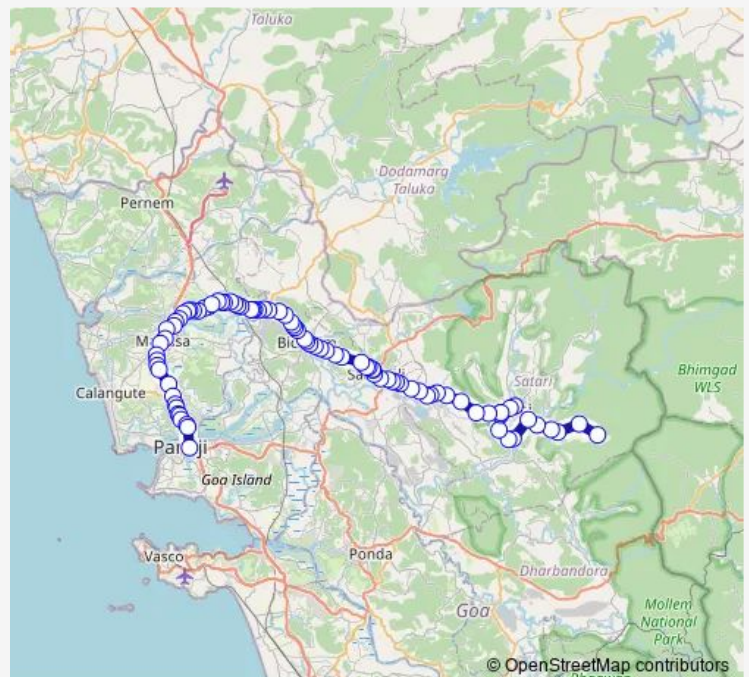

Thursday 11:00

Friday 11:00

Saturday 11:00

Sunday 11:00

Route info

Direction: Panaji KTC Bus Stand

Stops: 90

Trip Duration: 3 hour 15 min

Thursday 08:00-15:00

Friday 08:00-15:00

Saturday 08:00-15:00

Sunday 08:00-15:00

Route info

Direction: Caranzol

Stops: 90

Trip Duration: 3 hour 0 min