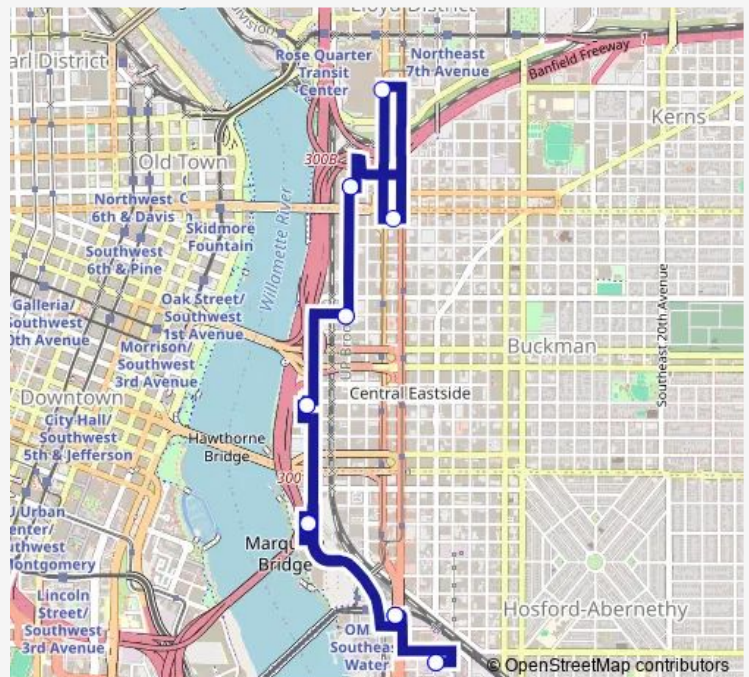

Wednesday 06:30-18:09

Thursday 06:30-18:09

Friday 06:30-18:09

Saturday —

Sunday —

Route info

Direction: Dairy Building

Stops: 14

Trip Duration: 0 hour 43 min

■ Water Ave Courtesy Shuttle

Direction

Oregon Convention Center — Oregon Convention Center

14 stops

[Open route schedule](#)

Oregon Convention Center

Subaru of Portland

Wednesday 06:30-18:09

Thursday 06:30-18:09

Friday 06:30-18:09

Saturday —

Sunday —

Route info

Direction: Oregon Convention Center

Stops: 14